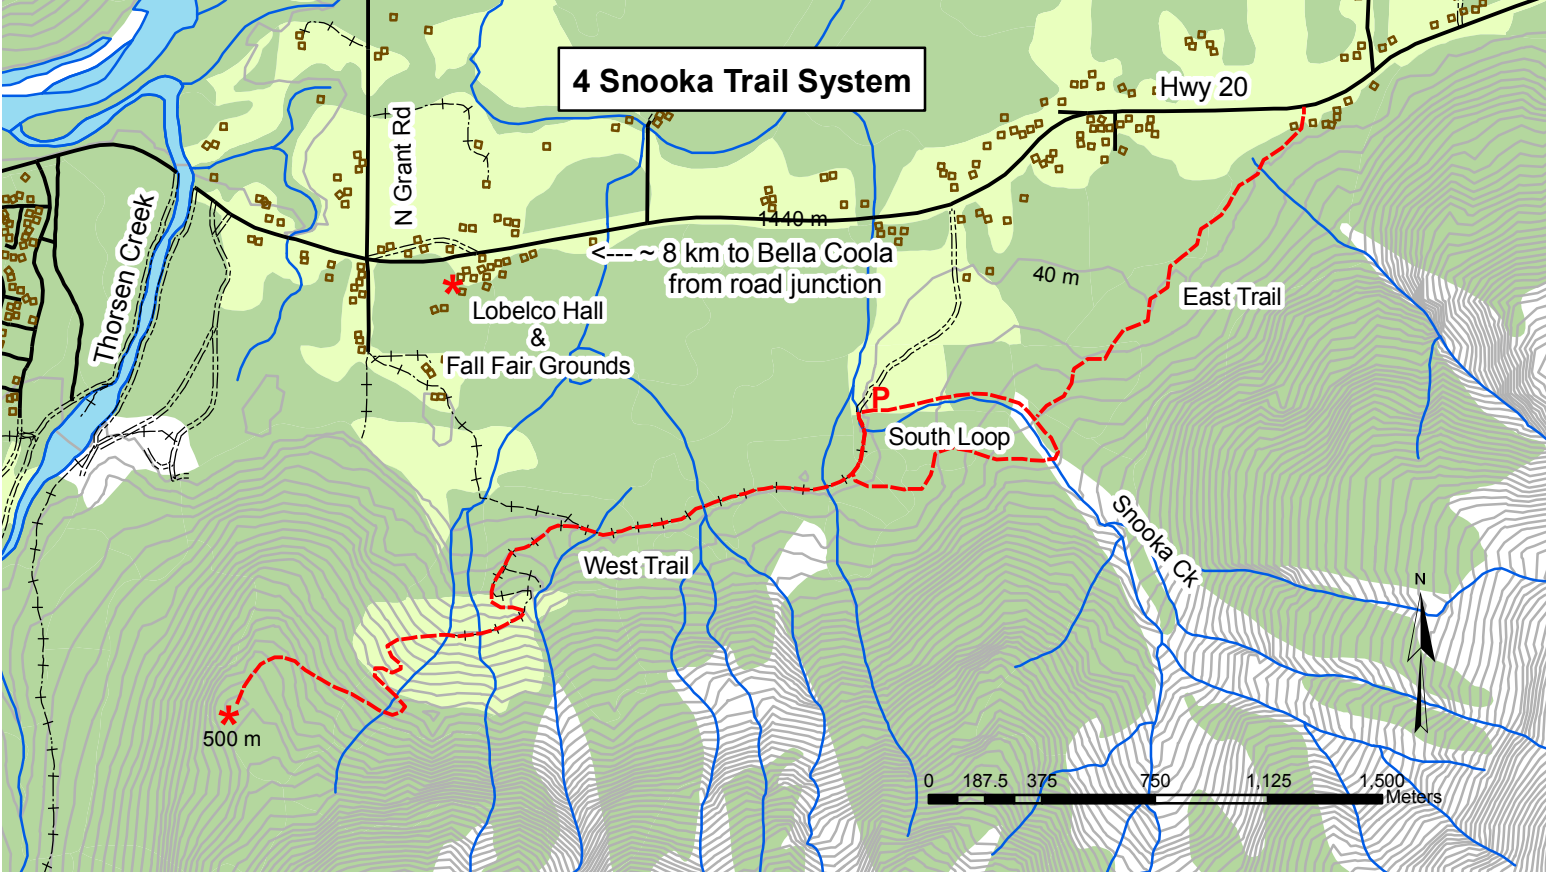

4 Snooka Trail System

Hwy 20

N Grant Rd

Thorsen Creek

← ~ 8 km to Bella Coola from road junction

1440 m

40 m

Lobelco Hall &

Fall Fair Grounds

East Trail

P
South Loop

West Trail

Snooka Ck

*
500 m

N

0 187.5 375 750 1,125 1,500 Meters