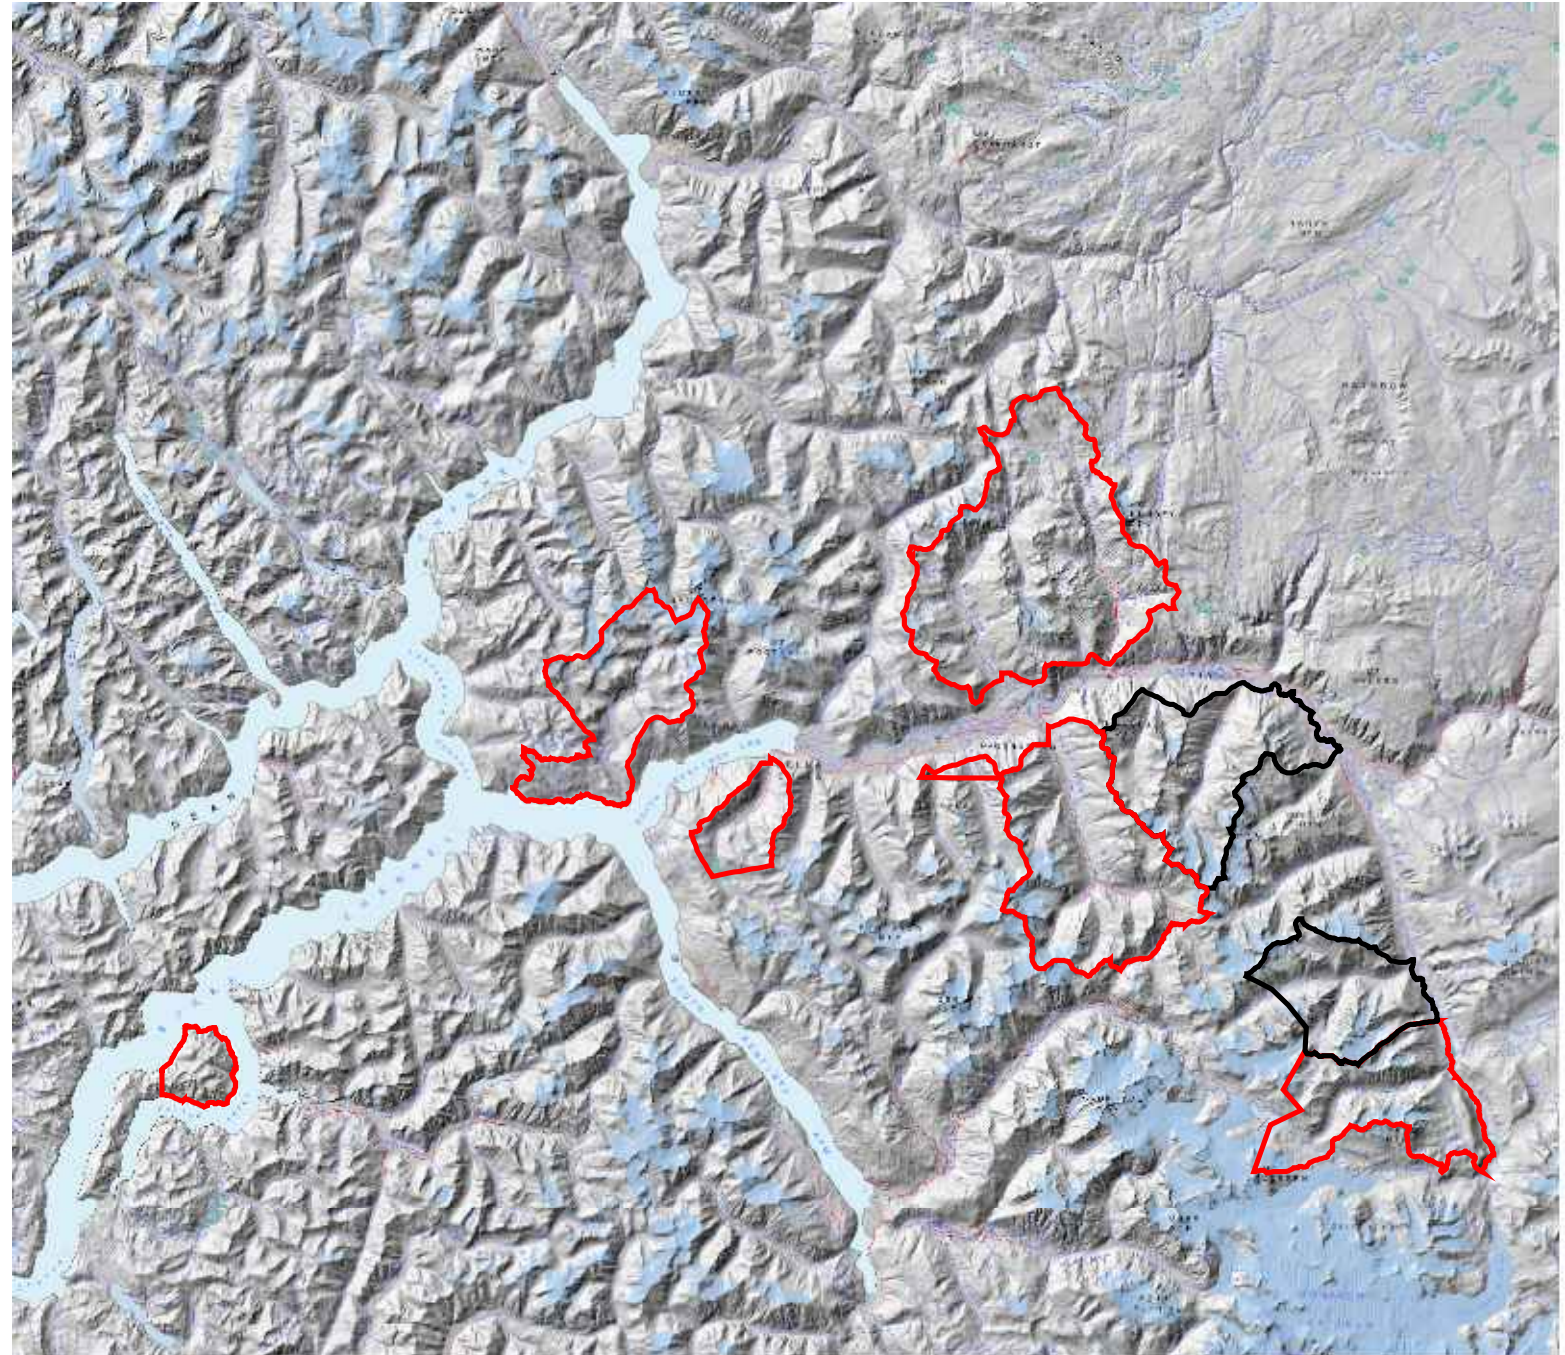

Community Forest Agreement K3K Proposed Harvest Blocks - Cacohtin - Talchacko

Legend

- Planned Harvest 2021/22
- Proposed Blocks
- Logged Block
- WTP
- Ret
- Proposed road
- Forest Road
- Hwy 20
- Indigenous Reserves
- Community Forest Boundary
- Creeks
- Ocean & Rivers
- Parks & Conservancies

Forest Cover

- Conifer
- Mix Conif/Decid
- Deciduous
- Young forest
- Brush/grass
- Immature forest

Key Map

1:20,000

Projection: BC Albers
Base Datum: NAD 83
Base Map: 93D/C

Update: September 10, 2010
Update: January 31, 2012
Update: Sept 30, 2014
Update: Dec 31, 2016
Update: Feb 28, 2016
Update: June 20, 2018
Update: October 2, 2018
Update: September 17, 2019
Update: February 28, 2020
Update: January 20, 2021