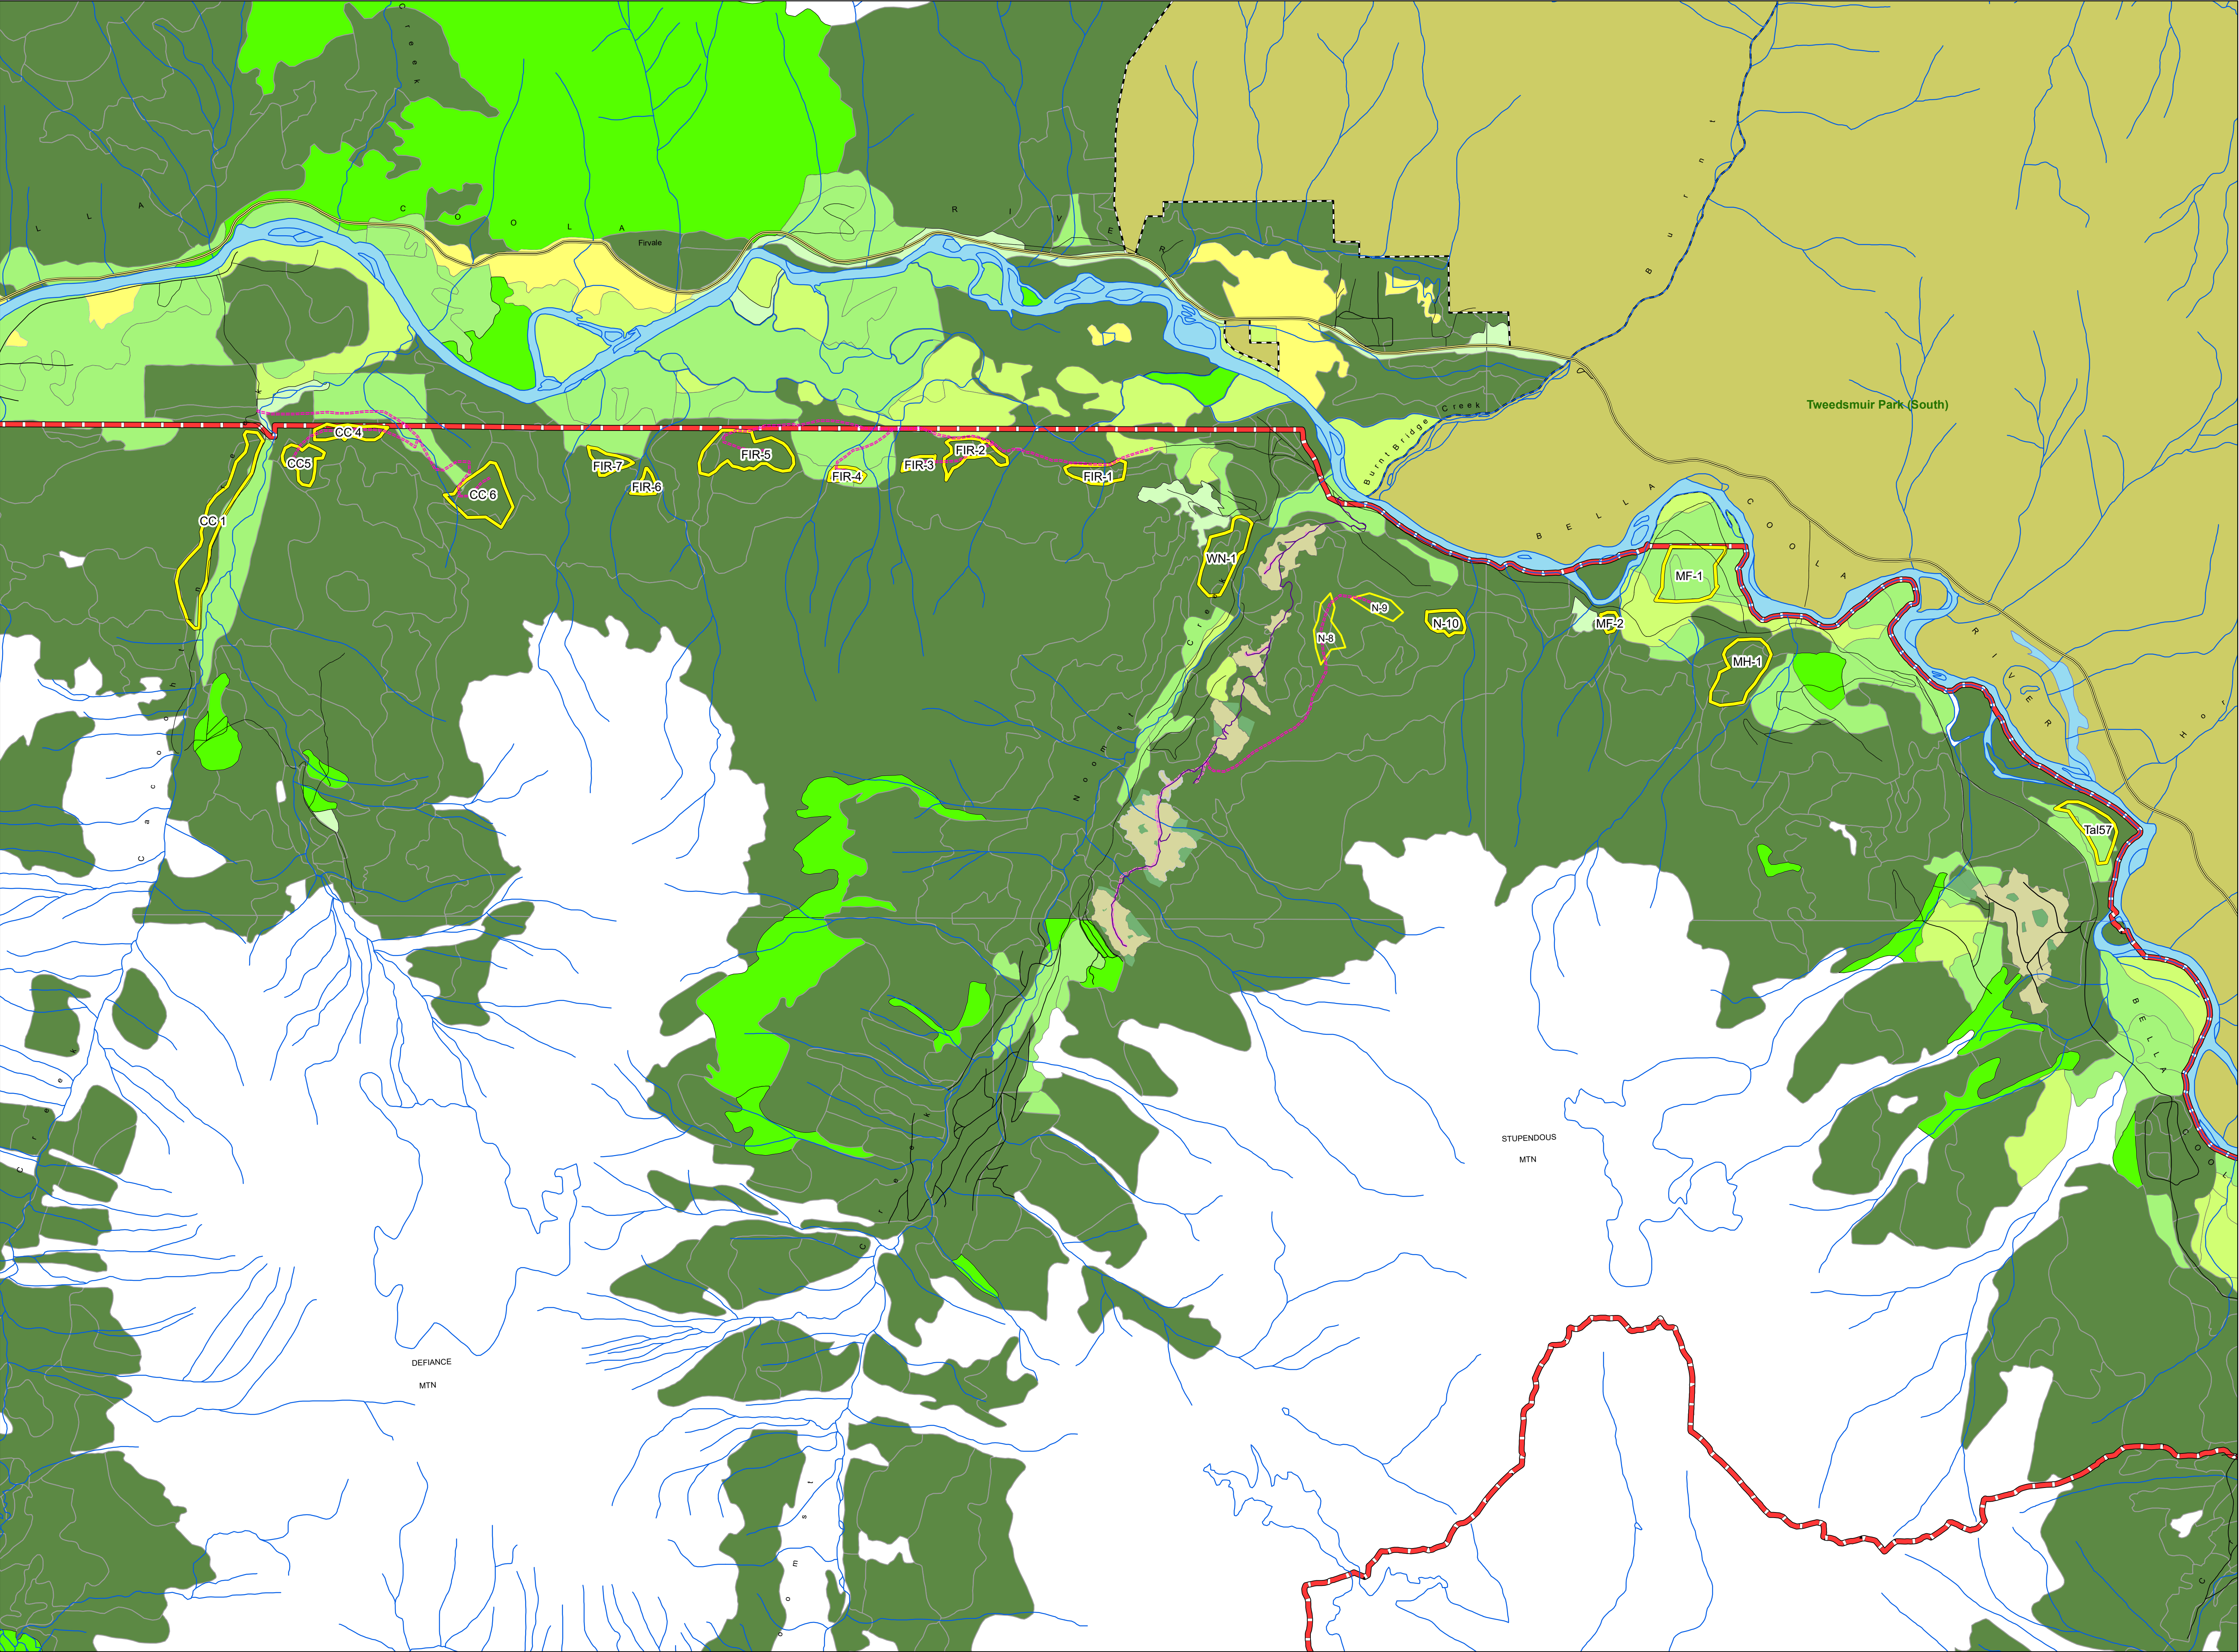

Community Forest Agreement K3K Proposed Harvest Blocks - Cacohtin - Talchacko

Legend

- Planned Harvest 2021/22
- Proposed Blocks
- Logged Block
- WTP
- Ret
- Proposed road
- Forest Road
- Hwy 20
- Indigenous Reserves
- Community Forest Boundary
- Creeks
- Ocean & Rivers
- Parks & Conservancies

Forest Cover

- Conifer
- Mix Conif/Decid
- Deciduous
- Young forest
- Brush/grass
- Immature forest

Key Map

1:20,000

Projection: BC Albers
Base Datum: NAD 83
Base Map: 93D/C

Update: September 10, 2010
Update: January 31, 2012
Update: Sept 30, 2014
Update: Dec 31, 2016
Update: Feb 28, 2016
Update: June 20, 2018
Update: October 2, 2018
Update: September 17, 2019
Update: February 28, 2020
Update: January 20, 2021