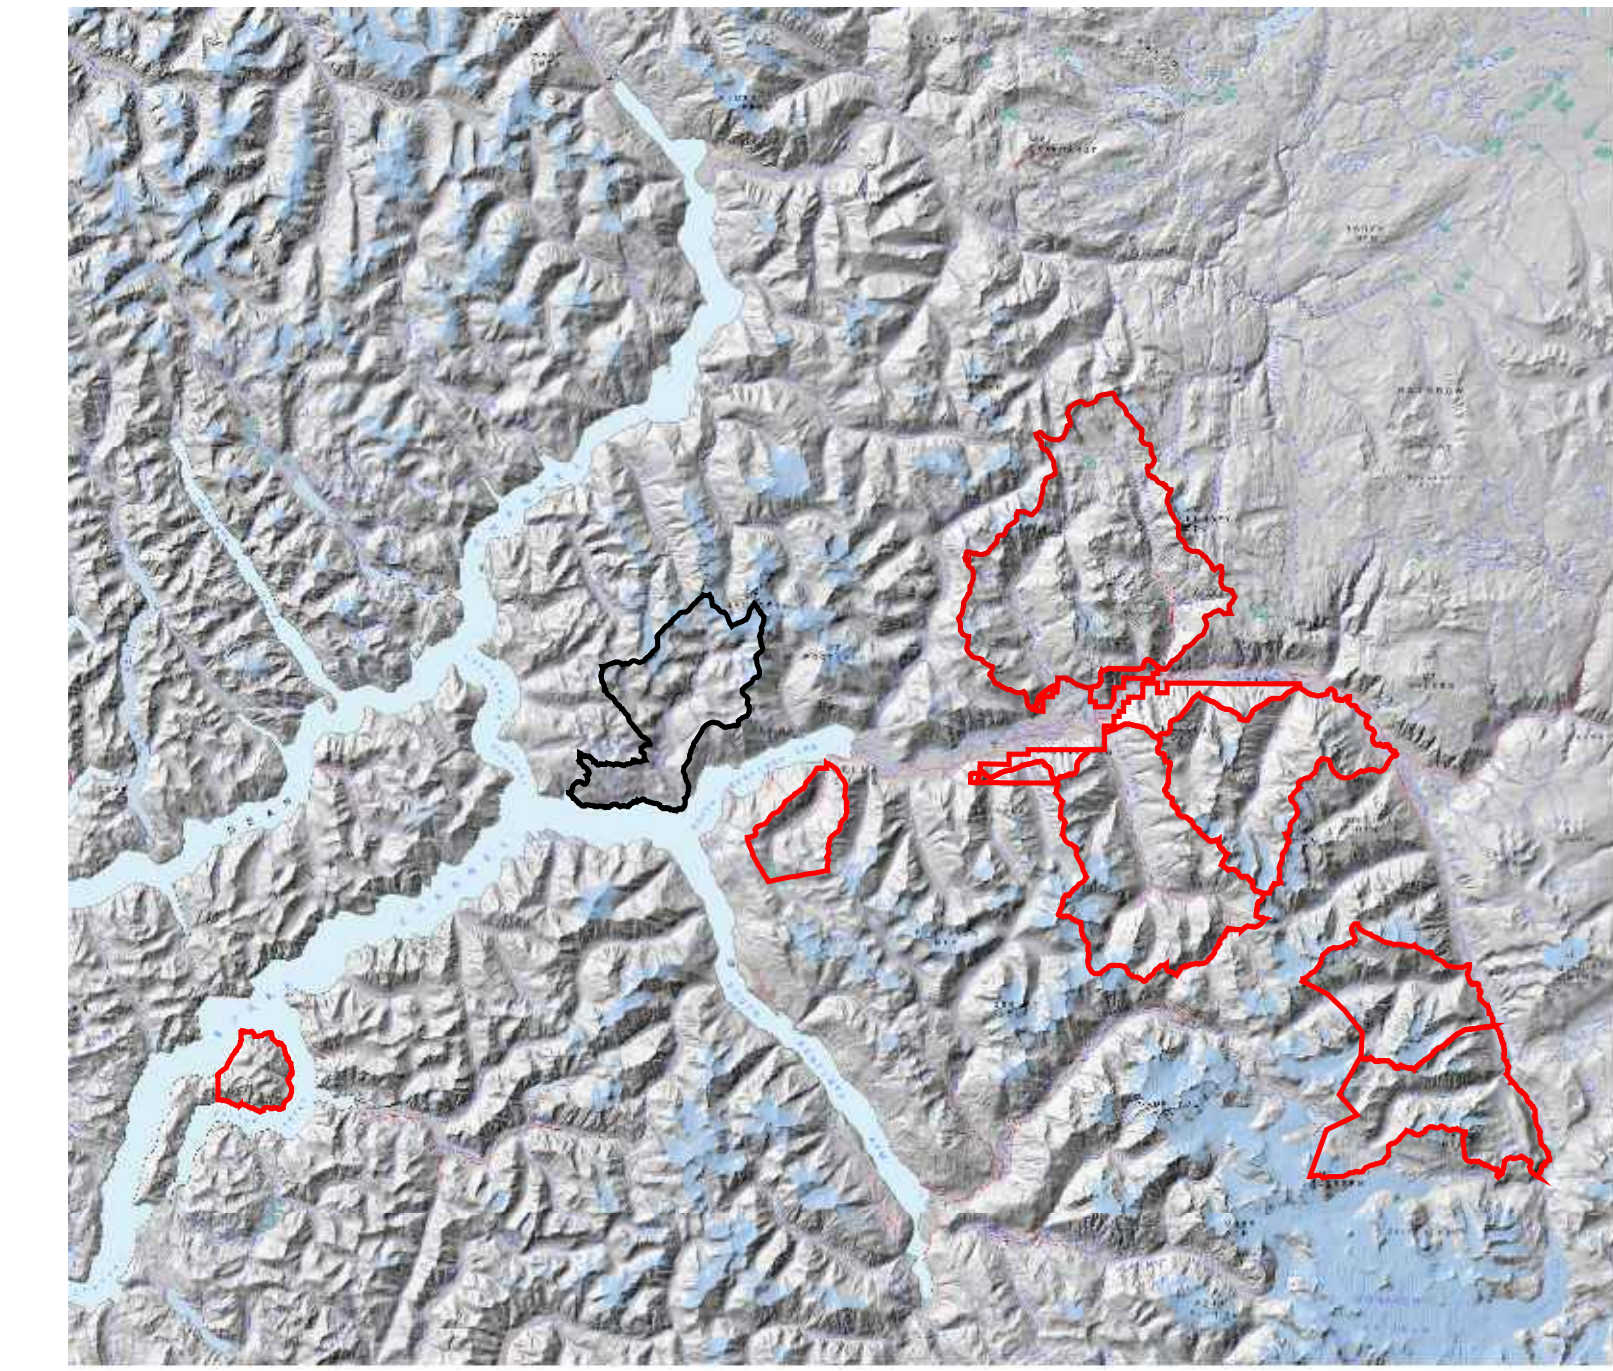

Community Forest Agreement K3K Proposed Harvest Blocks - NooseseckRiver (Green Bay)

Legend

- Planned Harvest 2022
- Proposed Blocks
- Proposed road
- Logged Block
- WTP
- Ret
- Hwy 20
- Forest Road
- Log stage area
- Indigenous Reserves
- Community Forest Boundary
- Parks & Conservancies
- Creeks
- Ocean & Rivers

Forest Cover

- Conifer
- Mix Conif/Decid
- Deciduous
- Young forest
- Brush/grass
- Immature forest

Key Map

1:15,000

Projection: BC Albers
Base Datum: NAD 83
Base Map: 93D/C

Update: September 10, 2010
Update: January 31, 2012
Update: Sept 30, 2014
Update: Dec 31, 2016
Update: Feb 28, 2016
Update: June 20, 2018
Update: October 2, 2018
Update: September 17, 2019
Update: February 28, 2020
Update: January 20, 2021