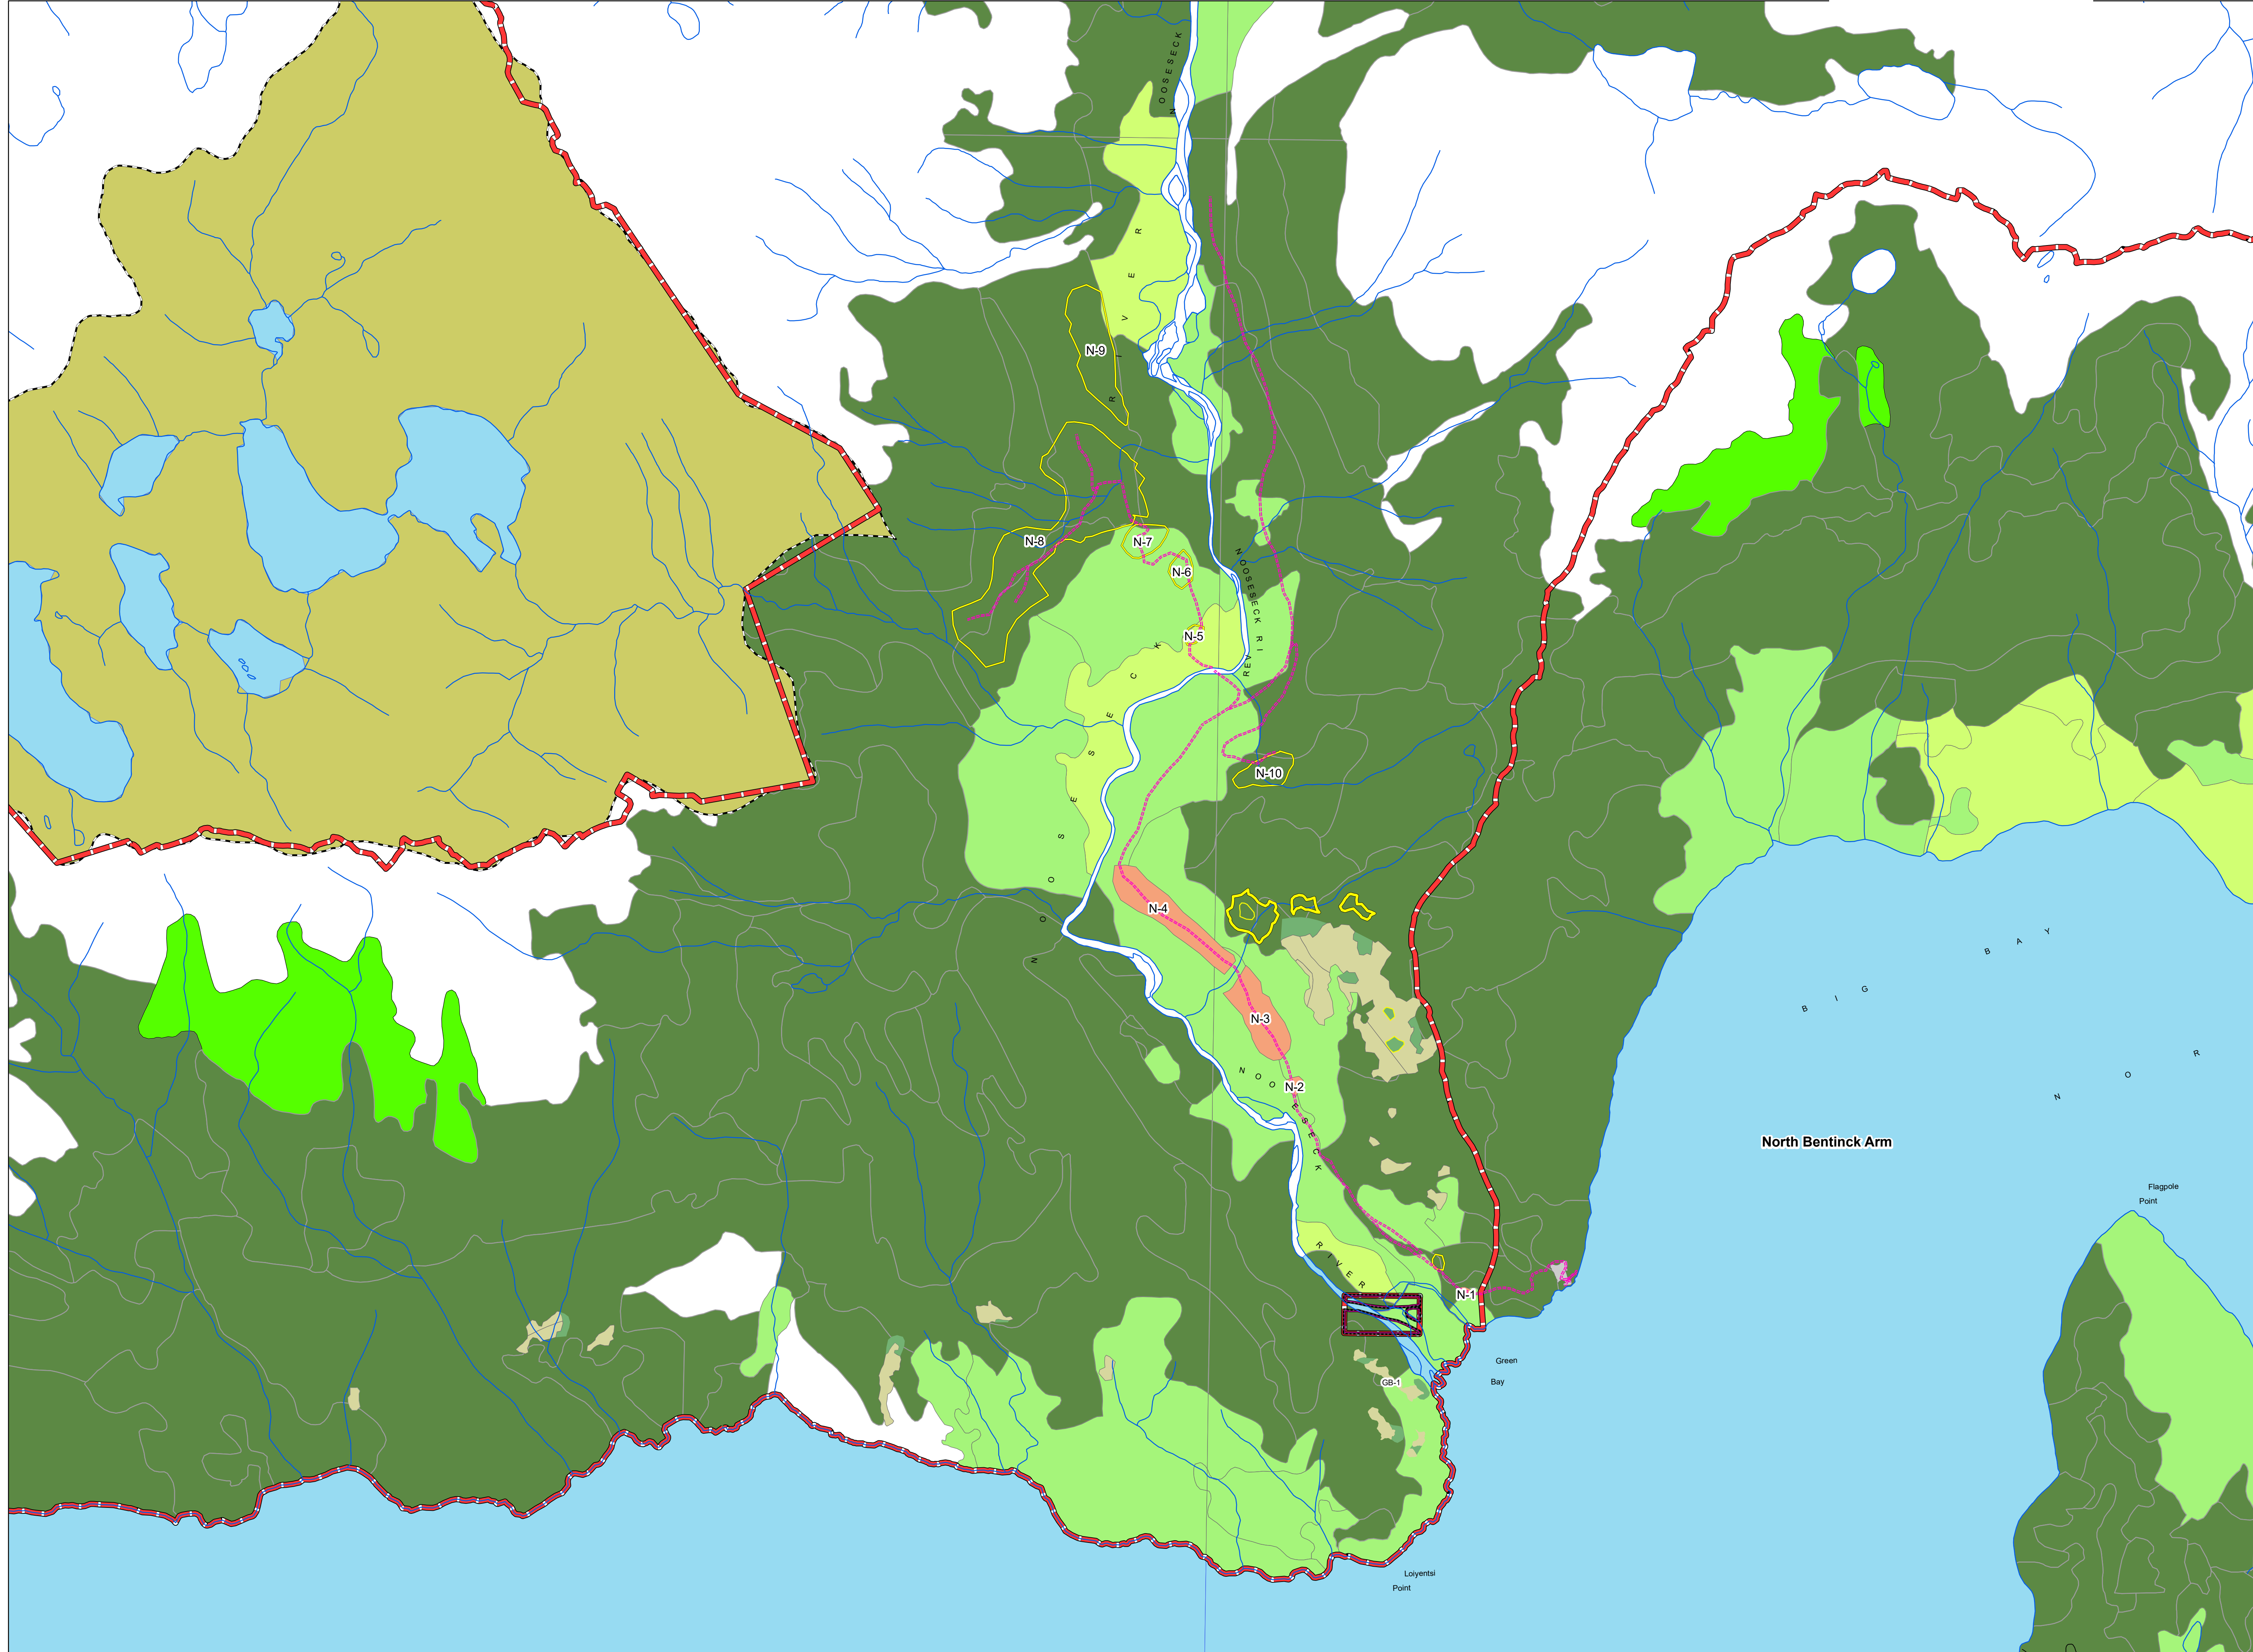

Community Forest Agreement K3K Proposed Harvest Blocks - NooseseckRiver (Green Bay)

Legend

- Planned Harvest 2022
- Proposed Blocks
- Proposed road
- Logged Block
- WTP
- Ret
- Hwy 20
- Forest Road
- Log stage area
- Indigenous Reserves
- Community Forest Boundary
- Parks & Conservancies
- Creeks
- Ocean & Rivers

Forest Cover

- Conifer
- Mix Conif/Decid
- Deciduous
- Young forest
- Brush/grass
- Immature forest

Key Map

1:15,000

Projection: BC Albers
Base Datum: NAD 83
Base Map: 93D/C

Update: September 10, 2010
Update: January 31, 2012
Update: Sept 30, 2014
Update: Dec 31, 2016
Update: Feb 28, 2016
Update: June 20, 2018
Update: October 2, 2018
Update: September 17, 2019
Update: February 28, 2020
Update: January 20, 2021