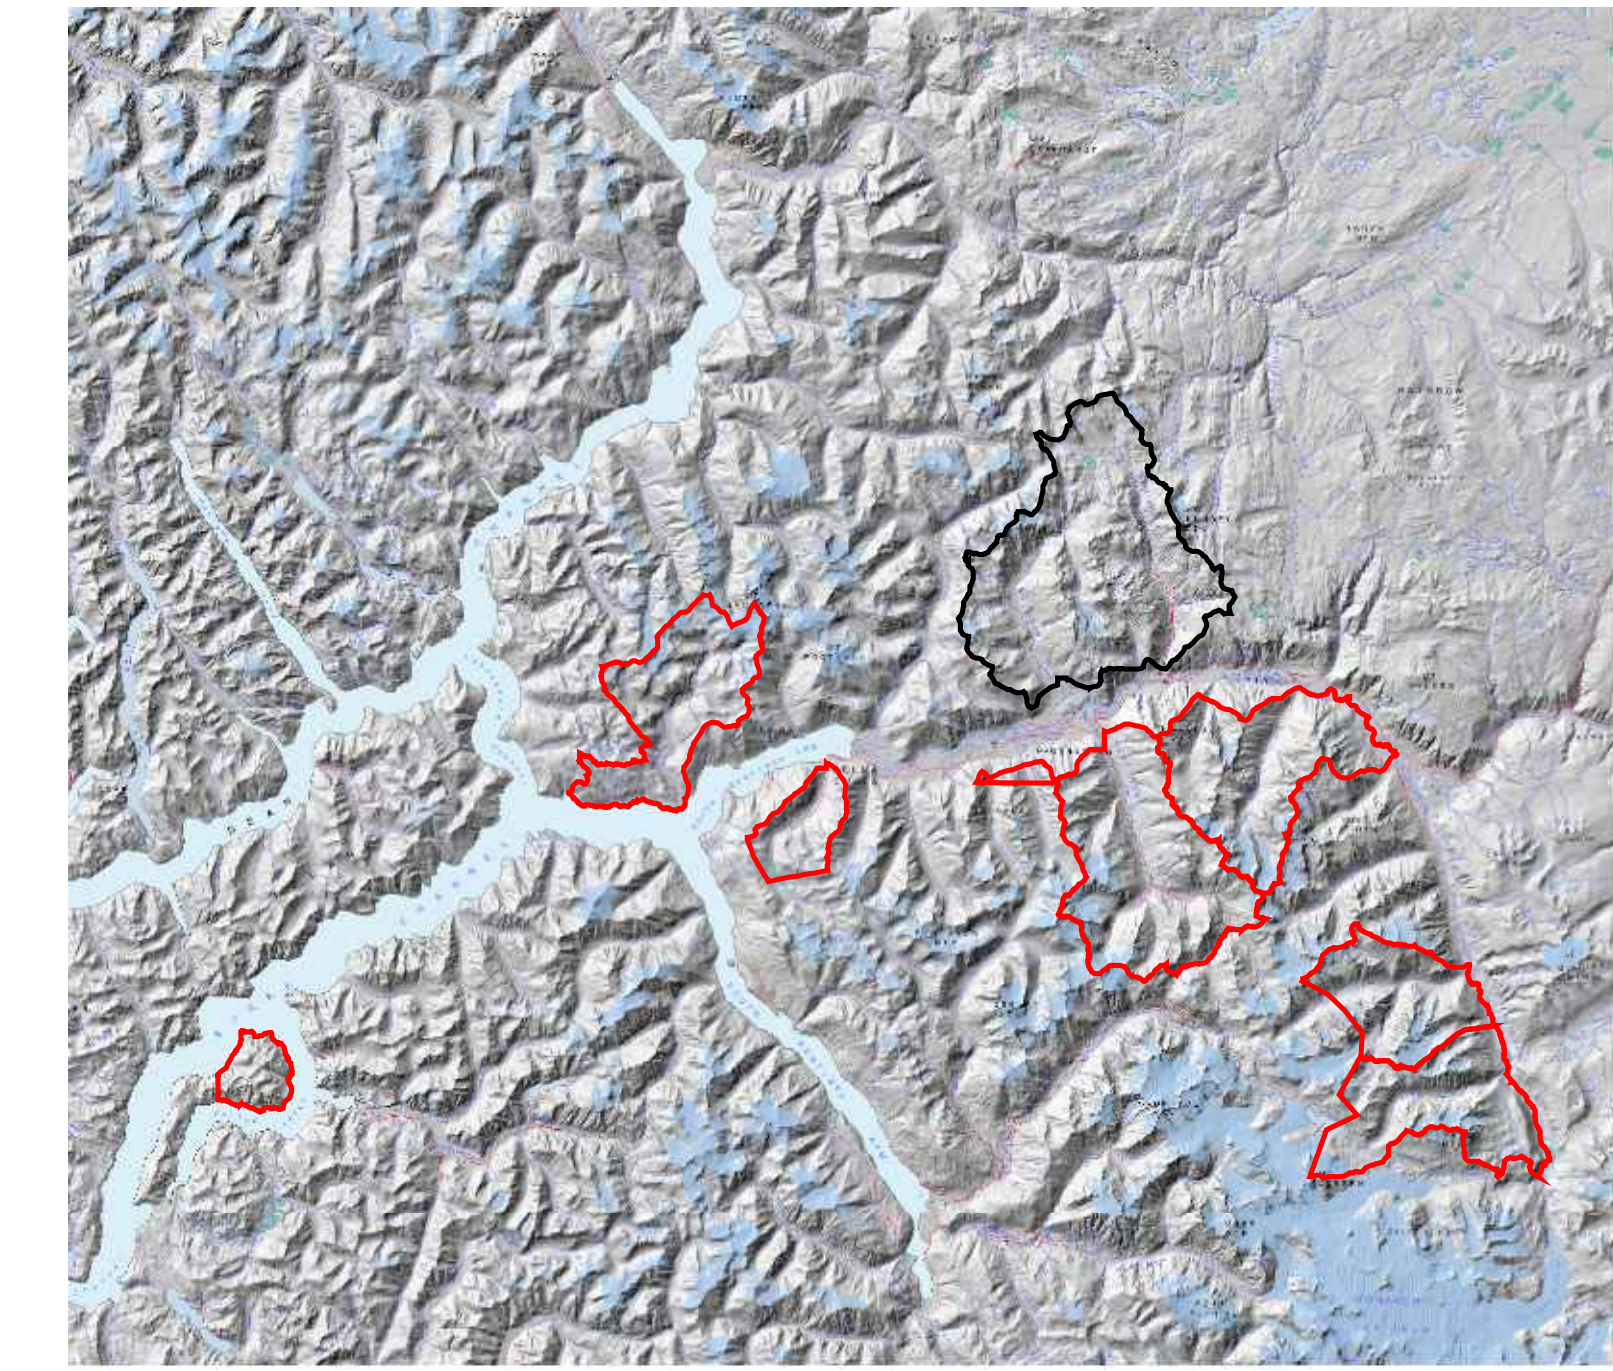

Community Forest Agreement K3K Proposed Harvest Blocks - Salloompt River

Legend

- Planned Harvest 2021/22
- Proposed Blocks
- Proposed road
- Logged Block
- WTP
- Ret
- Hwy 20
- Forest Road
- Indigenous Reserves
- Community Forest Boundary
- Parks & Conservancies
- Creeks
- Ocean & Rivers

Forest Cover

- Conifer
- Mix Conif/Decid
- Deciduous
- Young forest
- Brush/grass
- Immature forest

Key Map

1:15,000

Projection: BC Albers
Base Datum: NAD 83
Base Map: 93D/C

Update: September 10, 2010
Update: January 31, 2012
Update: Sept 30, 2014
Update: Dec 31, 2016
Update: Feb 28, 2016
Update: June 20, 2018
Update: October 2, 2018
Update: September 17, 2019
Update: February 28, 2020
Update: January 20, 2021