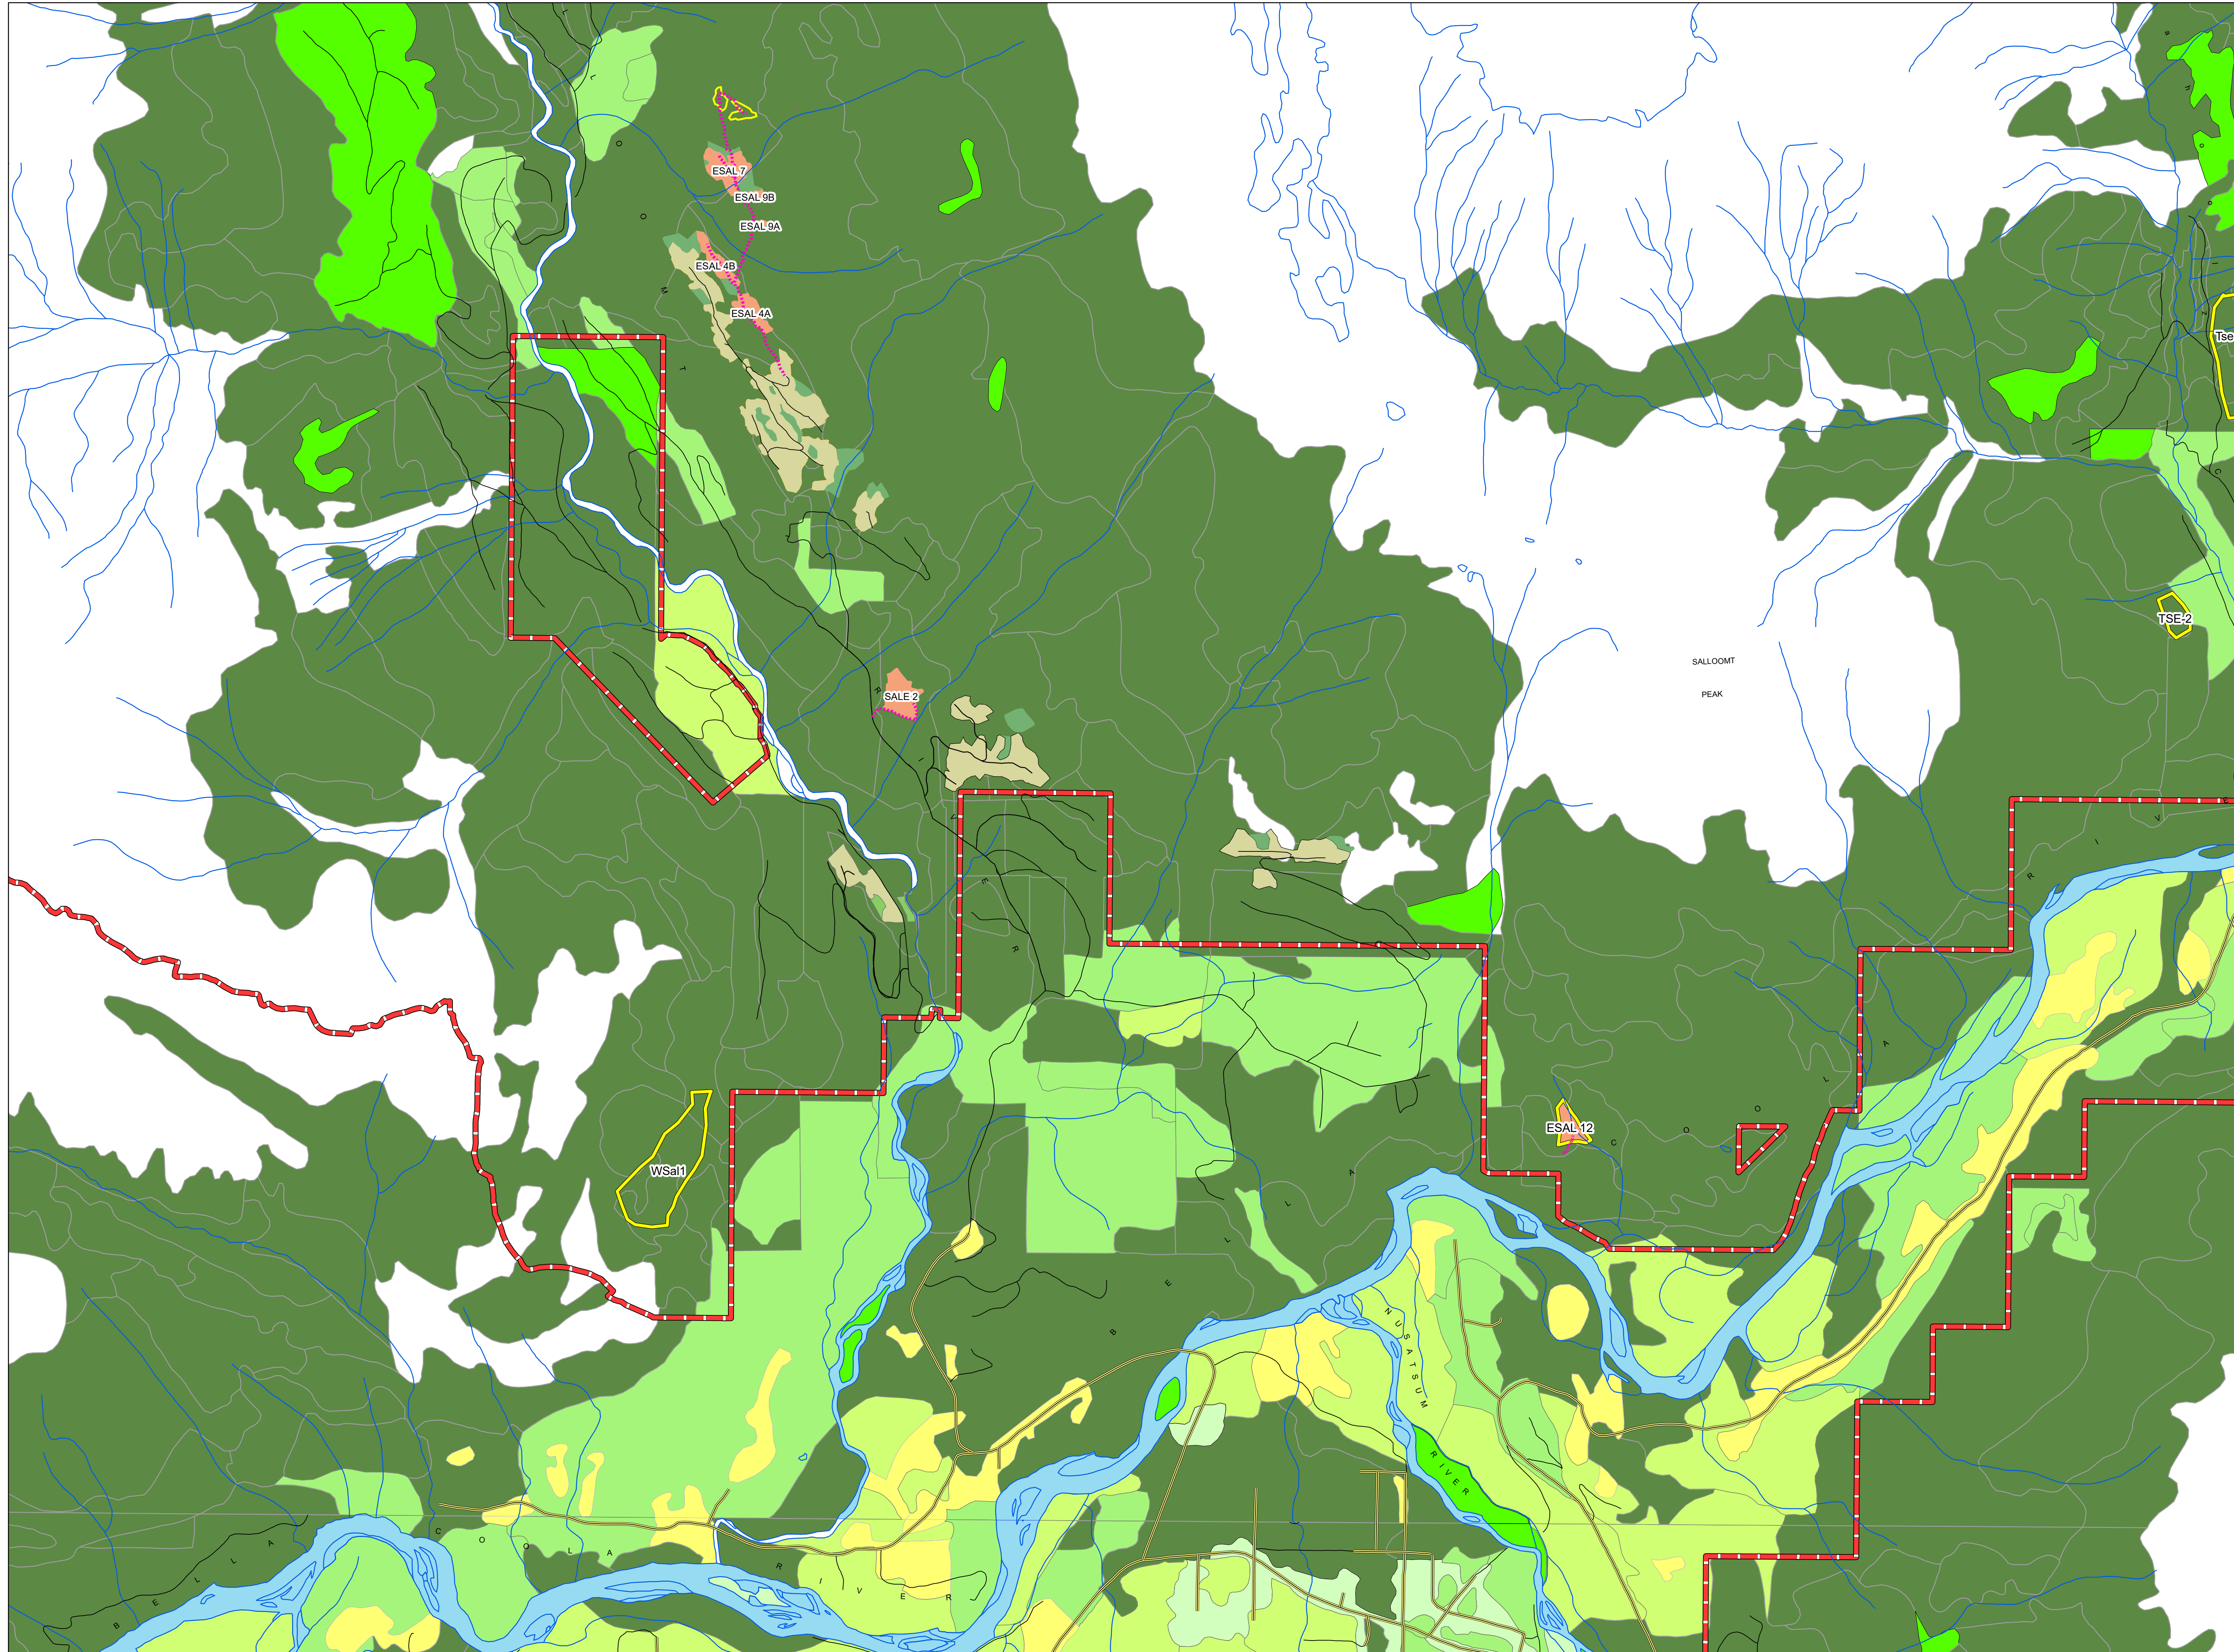

Community Forest Agreement K3K Proposed Harvest Blocks - Salloompt River

Legend

- Planned Harvest 2021/22
- Proposed Blocks
- Proposed road
- Logged Block
- WTP
- Ret
- Hwy 20
- Forest Road
- Indigenous Reserves
- Community Forest Boundary
- Parks & Conservancies
- Creeks
- Ocean & Rivers

Forest Cover

- Conifer
- Mix Conif/Decid
- Deciduous
- Young forest
- Brush/grass
- Immature forest

Key Map

1:15,000

Projection: BC Albers
Base Datum: NAD 83
Base Map: 93D/C

Update: September 10, 2010
Update: January 31, 2012
Update: Sept 30, 2014
Update: Dec 31, 2016
Update: Feb 28, 2016
Update: June 20, 2018
Update: October 2, 2018
Update: September 17, 2019
Update: February 28, 2020
Update: January 20, 2021