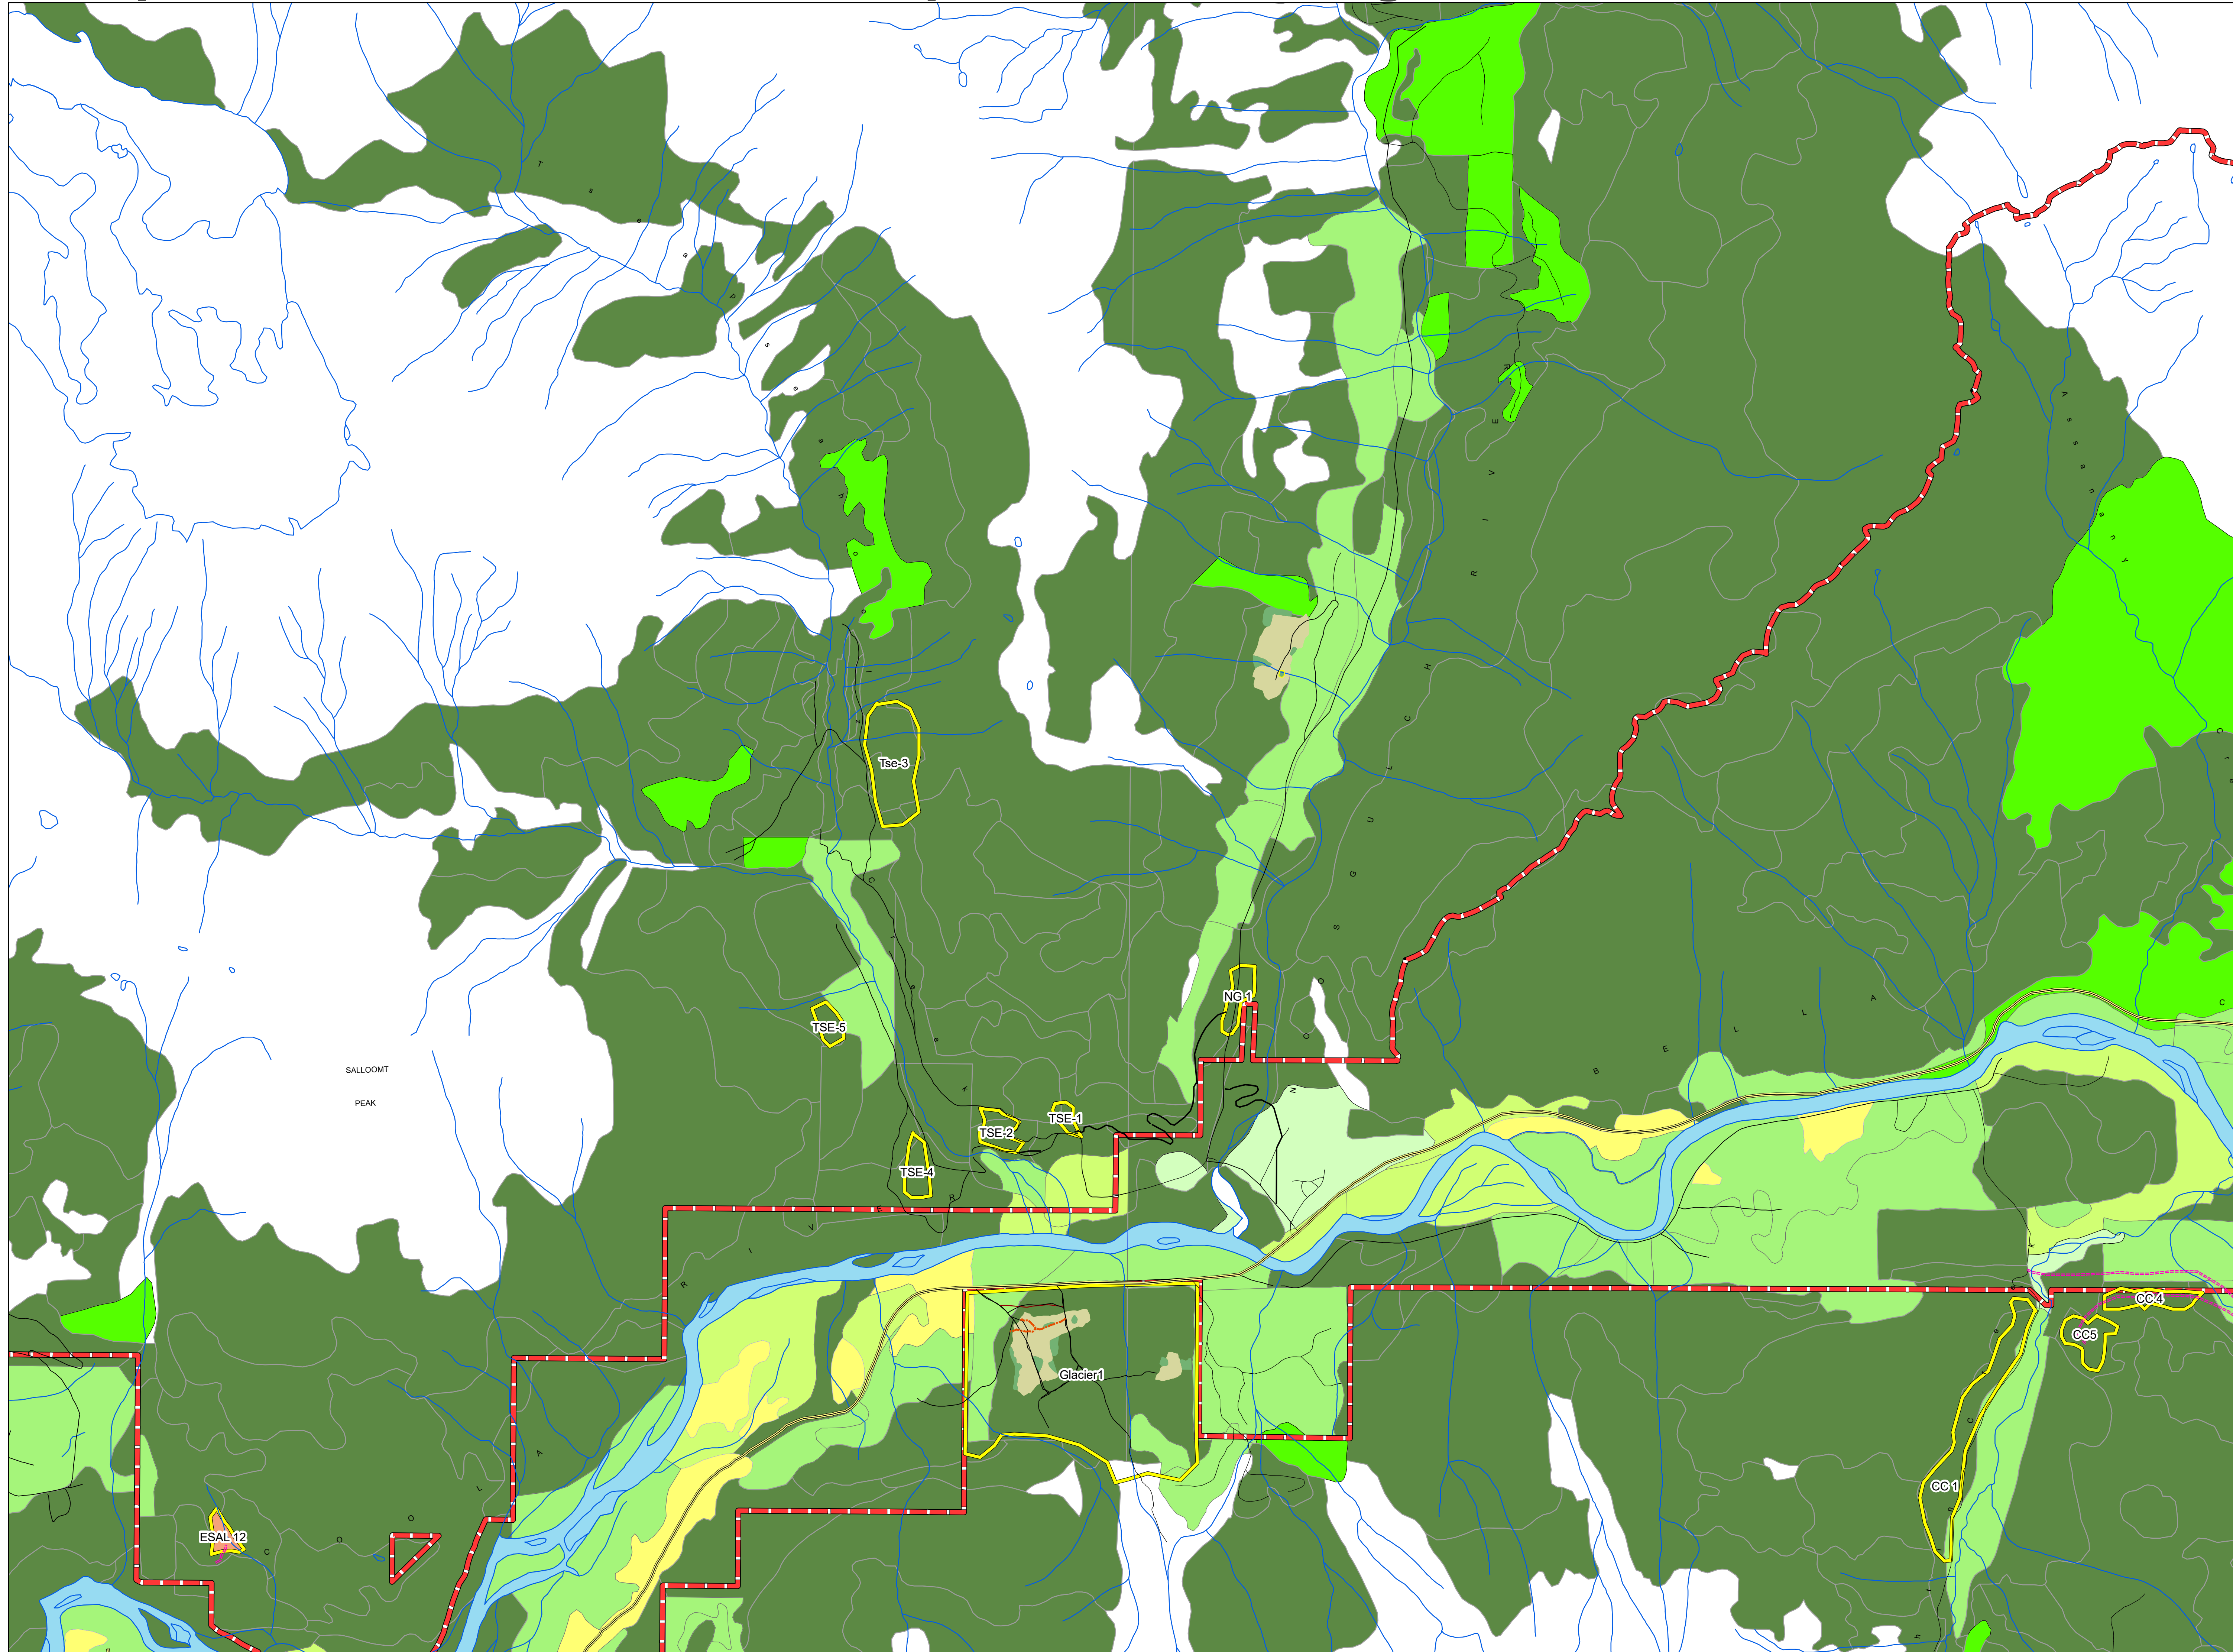

Community Forest Agreement K3K

Proposed Harvest Blocks - Tseapseholz - Noosgulch

Legend

- Planned Harvest 2021/22
- Proposed Blocks
- Logged Block
- WTP
- Ret
- Proposed road
- Forest Road
- Hwy 20
- Indigenous Reserves
- Community Forest Boundary
- Creeks
- Ocean & Rivers
- Parks & Conservancies

Forest Cover

- Conifer
- Mix Conif/Decid
- Deciduous
- Young forest
- Brush/grass
- Immature forest

N

Key Map

1:15,000

Projection: BC Albers
Base Datum: NAD 83
Base Map: 93D/C

Update: September 10, 2010
Update: January 31, 2012
Update: Sept 30, 2014
Update: Dec 31, 2016
Update: Feb 28, 2016
Update: June 20, 2018
Update: October 2, 2018
Update: September 17, 2019
Update: February 28, 2020
Update: January 20, 2021