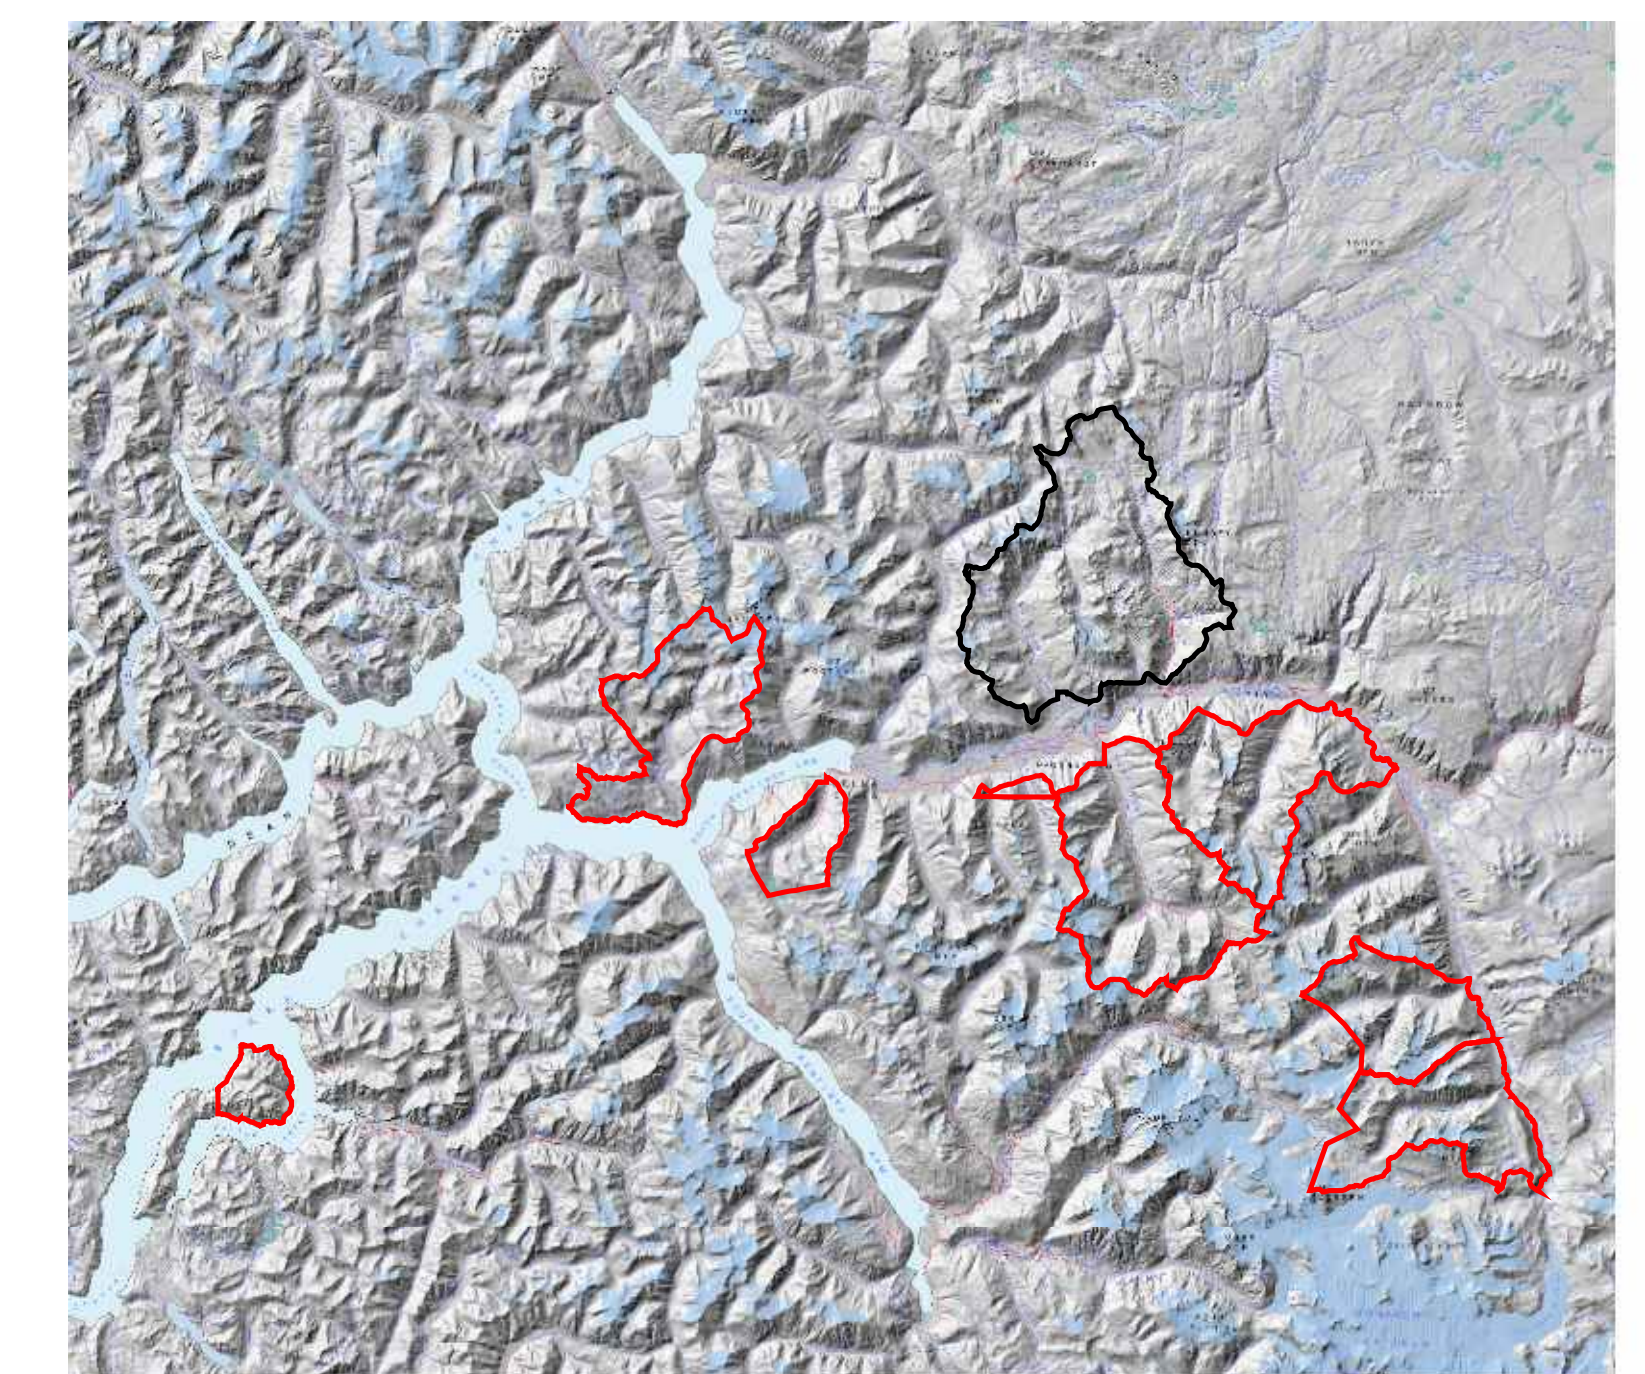

Community Forest Agreement K3K

Proposed Harvest Blocks - Tseapseholz - Noosgulch

Legend

- Planned Harvest 2021/22
- Proposed Blocks
- Logged Block
- WTP
- Ret
- Proposed road
- Forest Road
- Hwy 20
- Indigenous Reserves
- Community Forest Boundary
- Creeks
- Ocean & Rivers
- Parks & Conservancies

Forest Cover

- Conifer
- Mix Conif/Decid
- Deciduous
- Young forest
- Brush/grass
- Immature forest

N

Key Map

1:15,000

Projection: BC Albers
Base Datum: NAD 83
Base Map: 93D/C

Update: September 10, 2010
Update: January 31, 2012
Update: Sept 30, 2014
Update: Dec 31, 2016
Update: Feb 28, 2016
Update: June 20, 2018
Update: October 2, 2018
Update: September 17, 2019
Update: February 28, 2020
Update: January 20, 2021