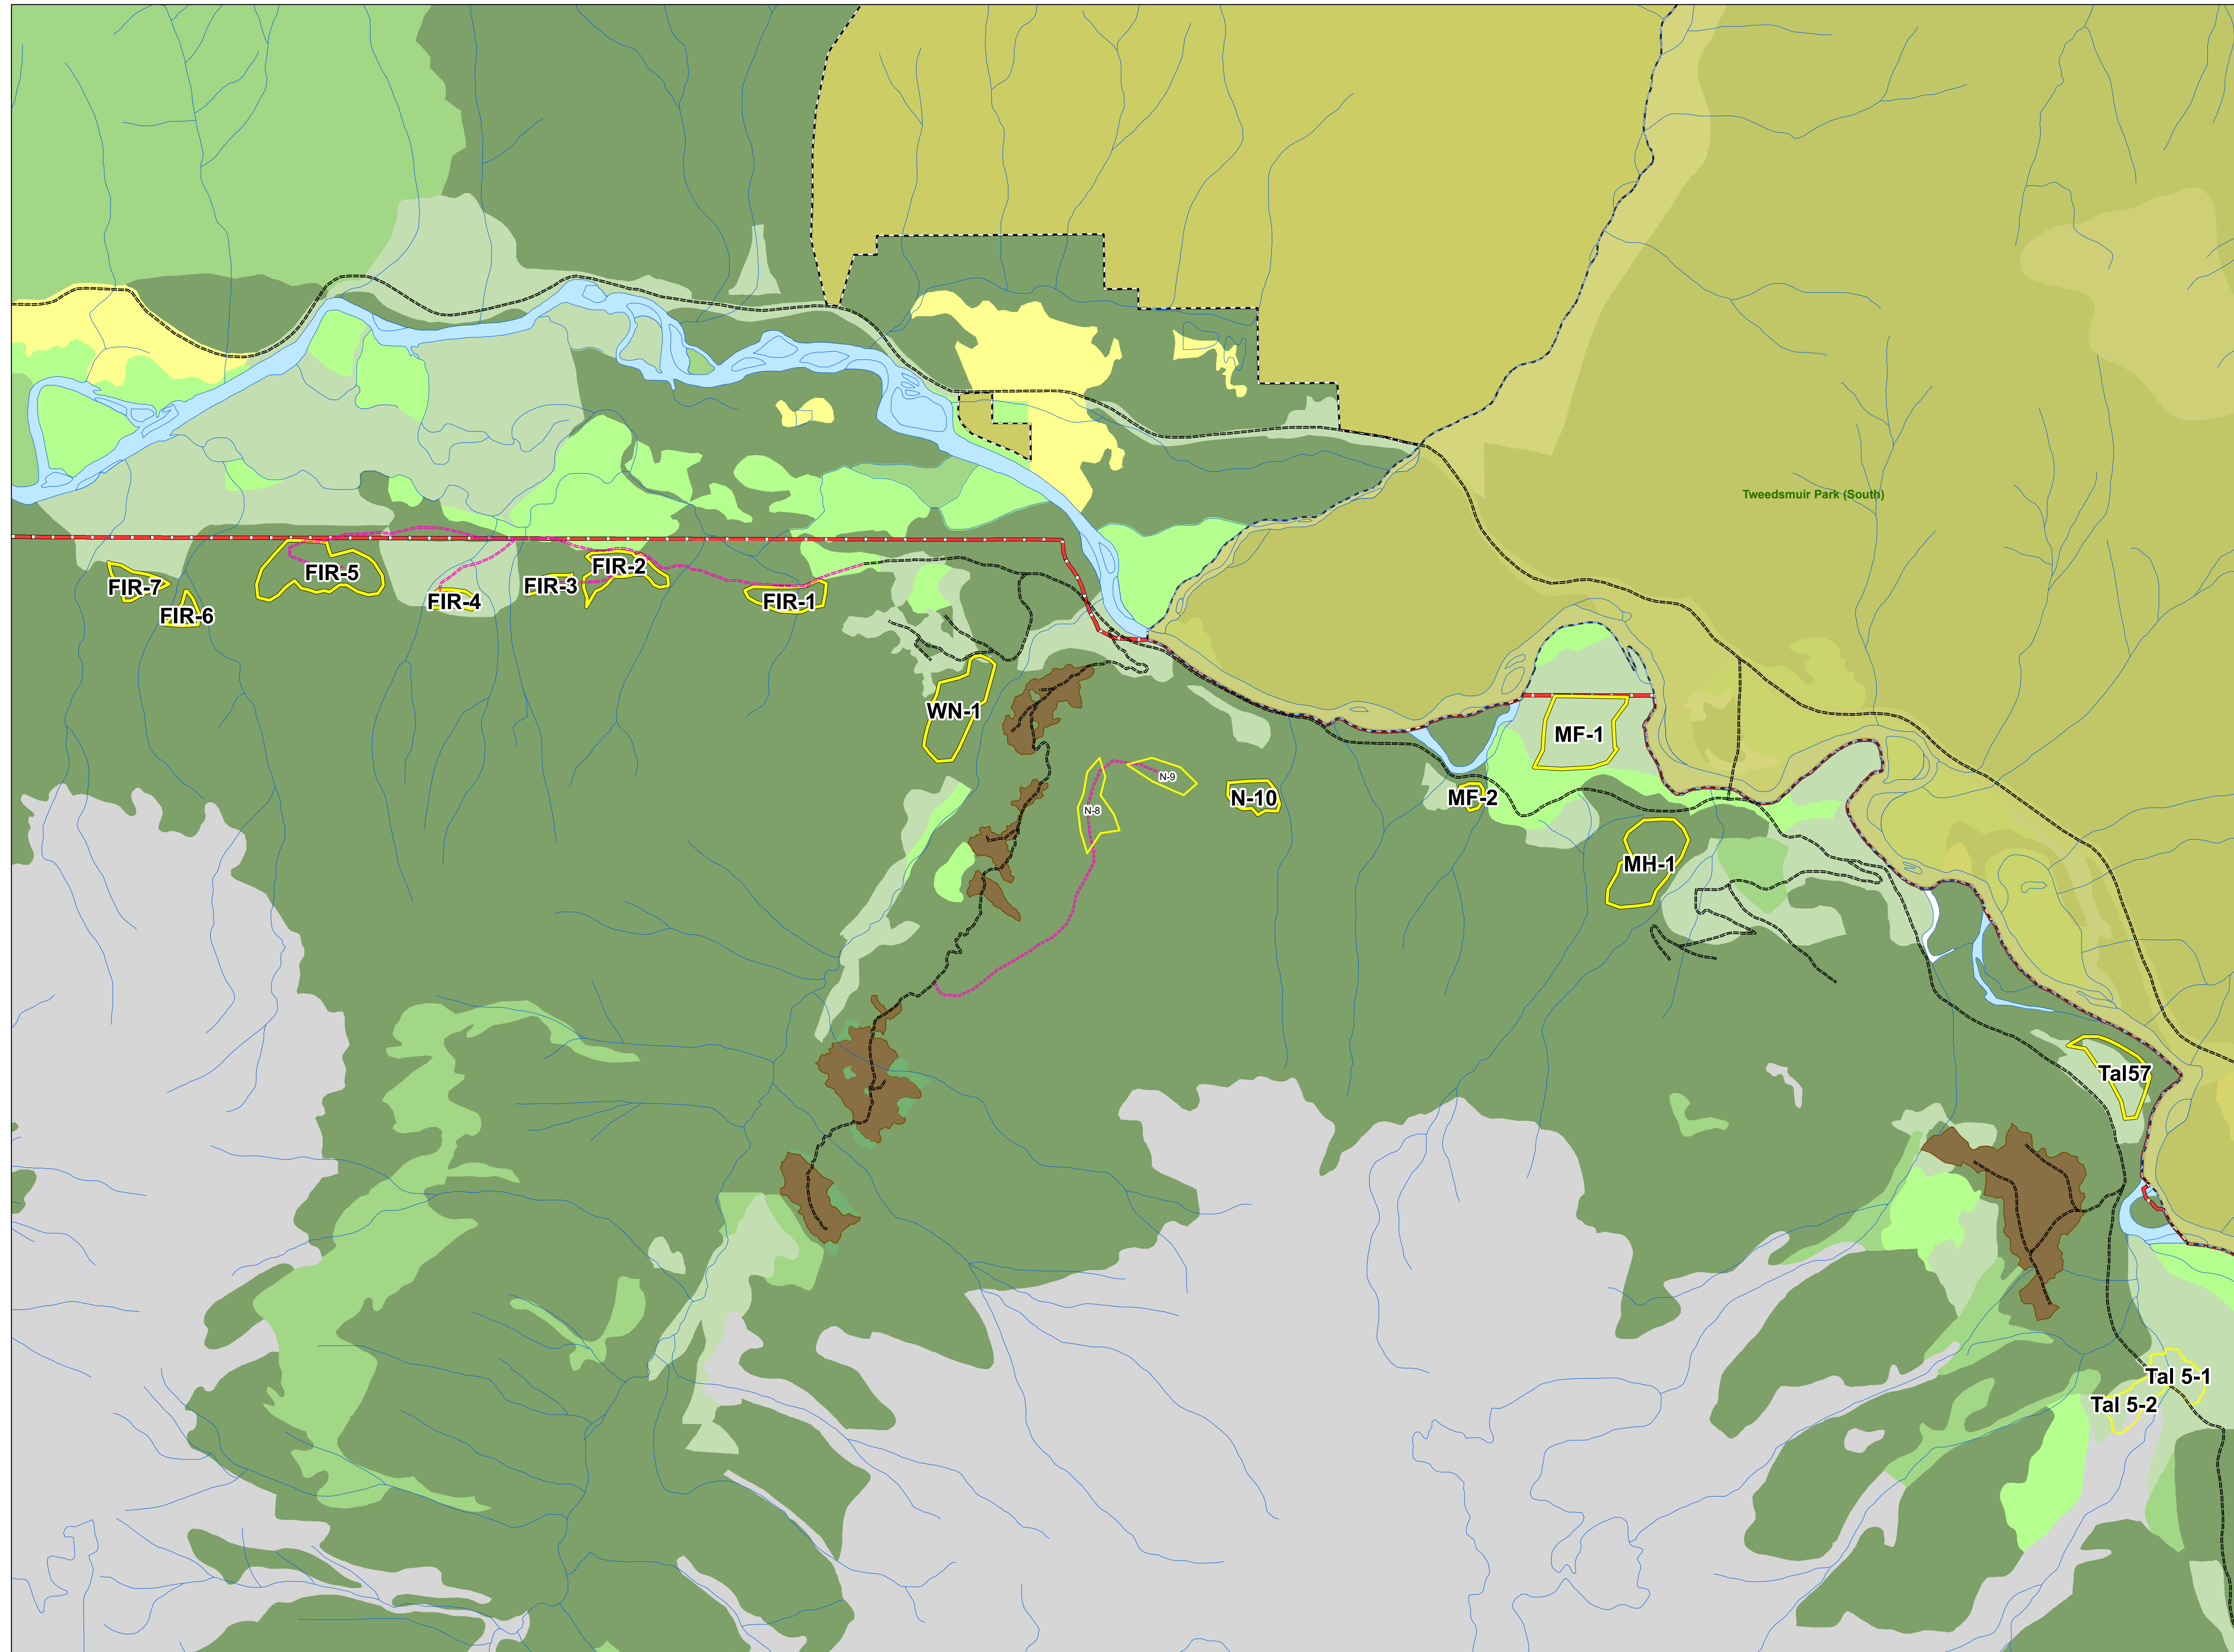

# Community Forest Agreement K3K

## Proposed Harvest Blocks - Firvale - Noomst - Talchako

**Legend**

- Proposed Ops 2022
- Proposed Blocks
- Proposed RD
- M/L Roads

**BCCFL Past Operations**

- Harvested
- Community Forest Boundary
- Parks & Conservancies

**Forest Cover**

- Rock
- Conifer
- Mix Conif/Decid
- Deciduous
- Young forest
- Brush/grass
- Immature forest
- Ocean & Rivers

Projection: BC Albers  
Base Datum: NAD 83  
Base Map: 93D/C

Update: Sept 30, 2014  
Update: Dec 31, 2016  
Update: Feb 28, 2016  
Update: June 20, 2018  
Update: October 2, 2018  
Update: September 17, 2019  
Update: February 28, 2020  
Update: February 8, 2021  
Update: January 18th, 2022