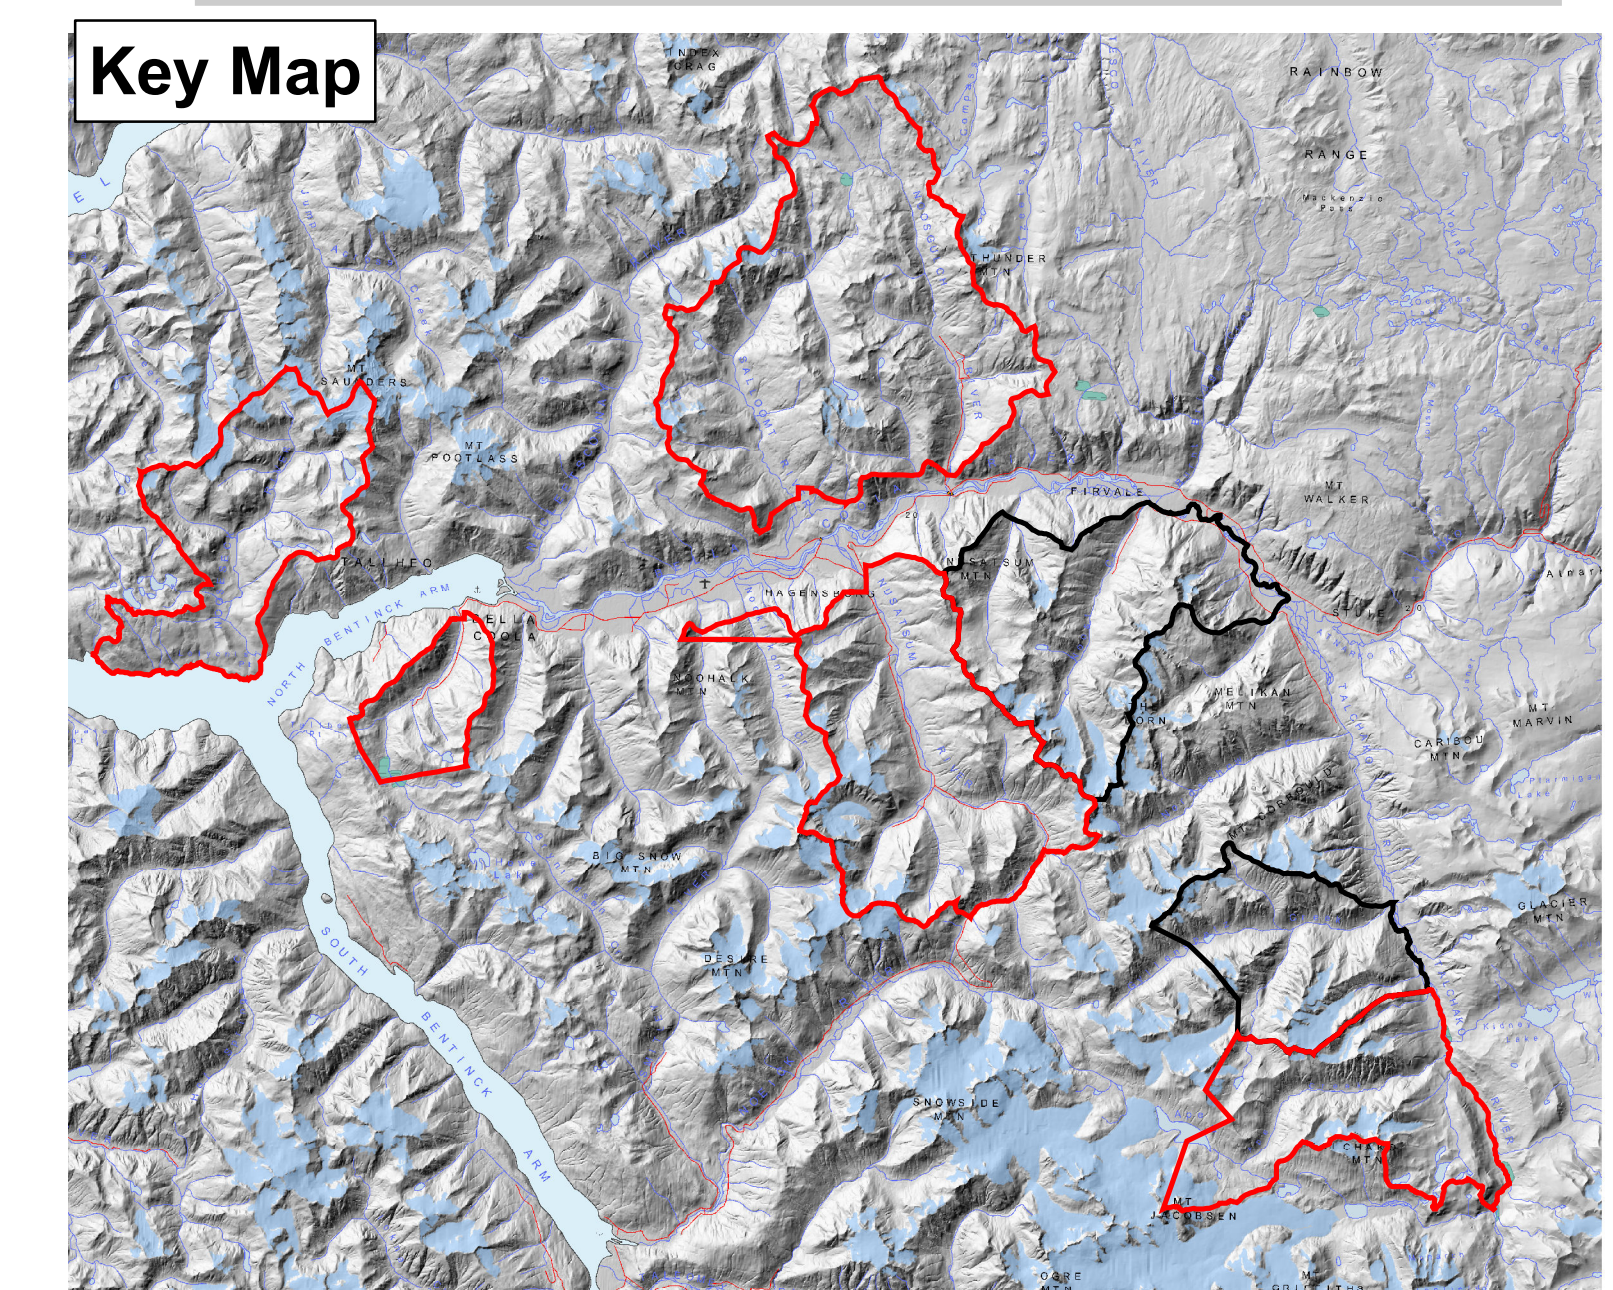

## Proposed Harvest Blocks - Firvale - Noomst - Talchako

**Legend**

- Proposed Ops 2022
- Proposed Blocks
- Proposed RD
- M/L Roads

**BCCFL Past Operations**

- Harvested
- Community Forest Boundary
- Parks & Conservancies

**Forest Cover**

- Rock
- Conifer
- Mix Conif/Decid
- Deciduous
- Young forest
- Brush/grass
- Immature forest
- Ocean & Rivers

Projection: BC Albers  
Base Datum: NAD 83  
Base Map: 93D/C

Update: Sept 30, 2014  
Update: Dec 31, 2016  
Update: Feb 28, 2016  
Update: June 20, 2018  
Update: October 2, 2018  
Update: September 17, 2019  
Update: February 28, 2020  
Update: February 8, 2021  
Update: January 18th, 2022