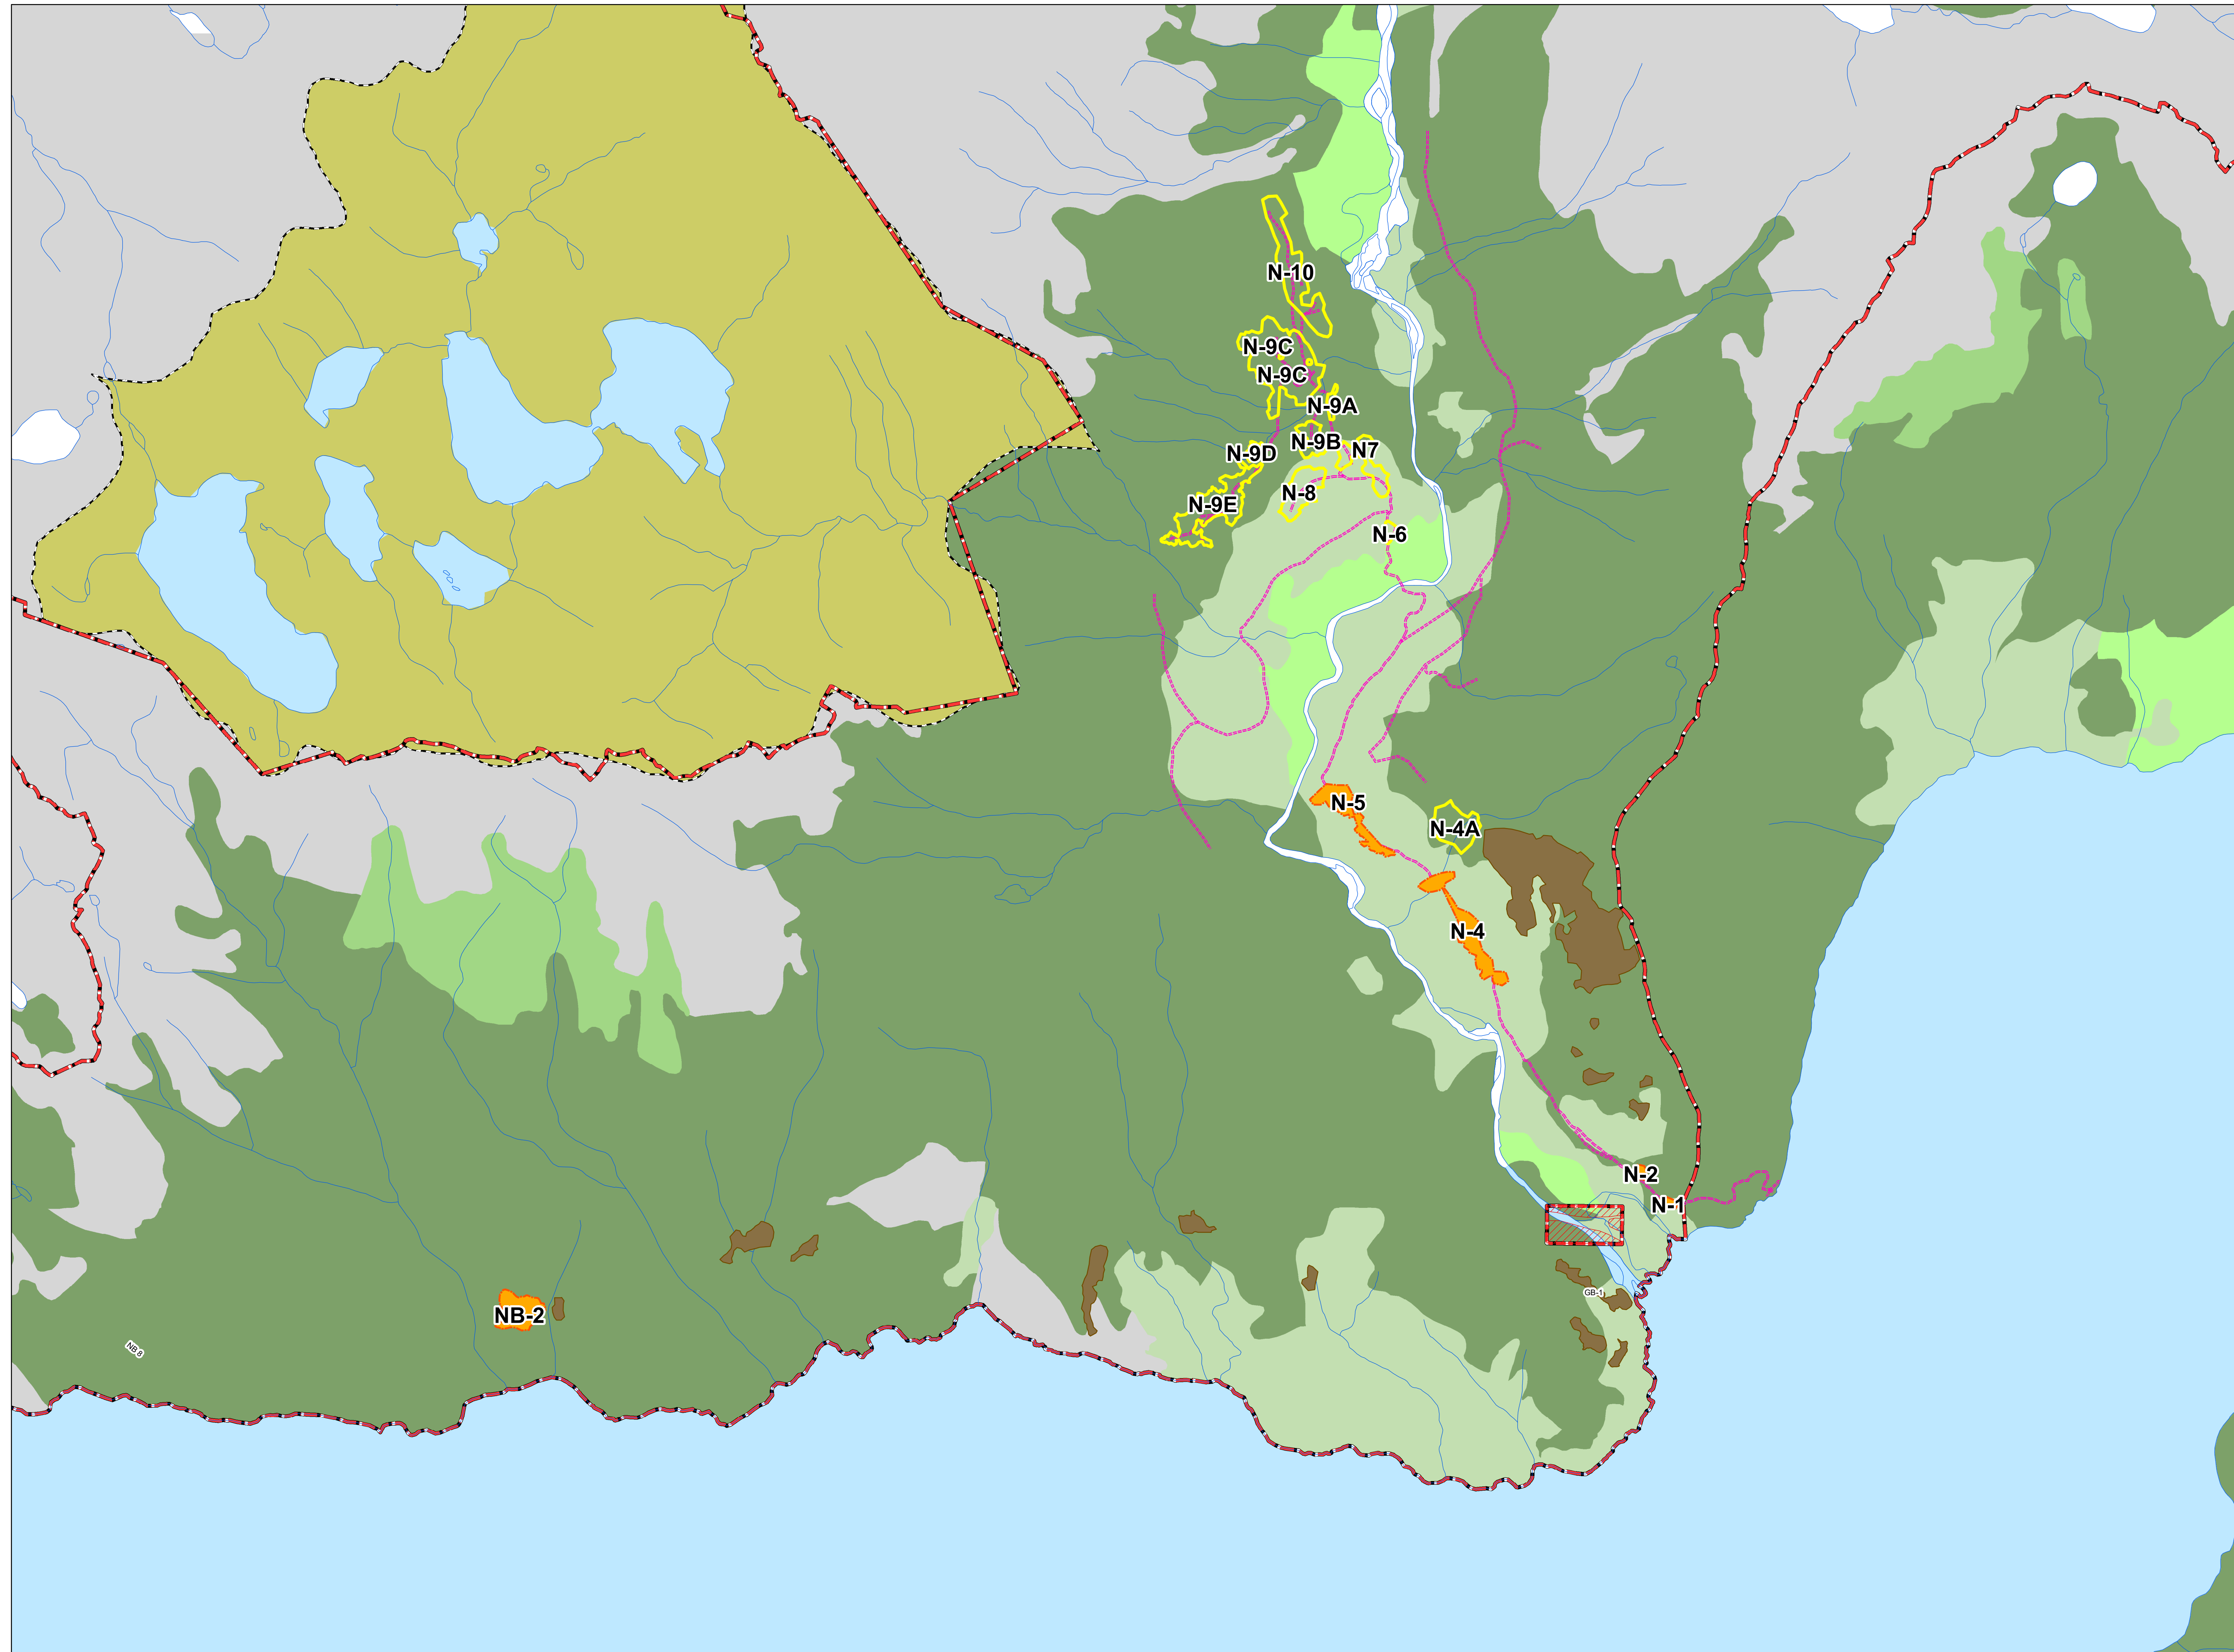

Community Forest Agreement K3K

Proposed Harvest Blocks - North Bentinck - Nusxiq'

Legend

- Proposed Ops 2022
- Proposed Blocks
- Proposed RD
- M/L Roads

BCCFL Past Operations

- Harvested
- Community Forest Boundary
- Indigenous Reserves
- Parks & Conservancies

Forest Cover

- Rock
- Conifer
- Mix Conif/Decid
- Deciduous
- Young forest
- Brush/grass
- Immature forest
- Ocean & Rivers

Projection: BC Albers
 Base Datum: NAD 83
 Base Map: 93D/C

Update: Sept 30, 2014
 Update: Dec 31, 2016
 Update: Feb 28, 2016
 Update: June 20, 2018
 Update: October 2, 2018
 Update: September 17, 2019
 Update: February 28, 2020
 Update: February 8, 2021
 Update: January 18th, 2022