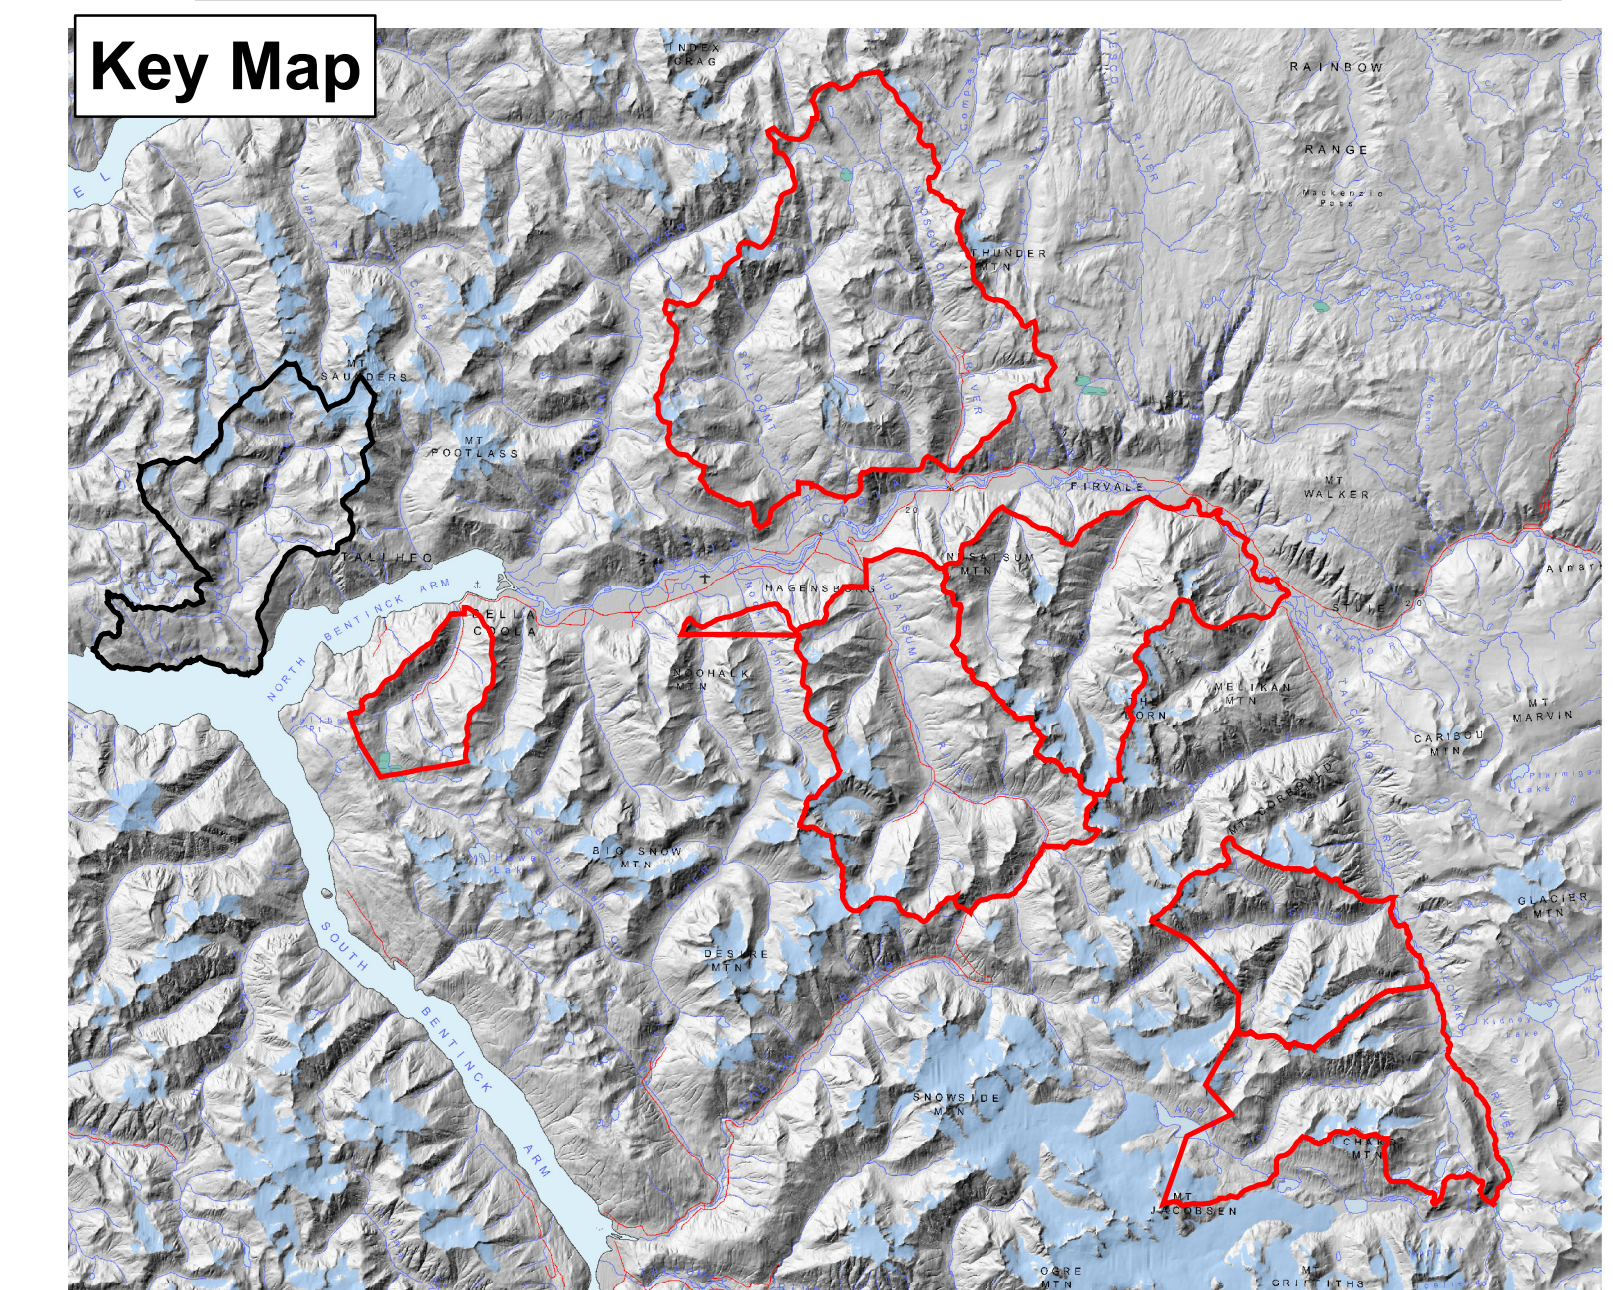

Community Forest Agreement K3K

Proposed Harvest Blocks - North Bentinck - Nusxiq'

Legend

- Proposed Ops 2022
- Proposed Blocks
- Proposed RD
- M/L Roads

BCCFL Past Operations

- Harvested
- Community Forest Boundary
- Indigenous Reserves
- Parks & Conservancies

Forest Cover

- Rock
- Conifer
- Mix Conif/Decid
- Deciduous
- Young forest
- Brush/grass
- Immature forest
- Ocean & Rivers

Projection: BC Albers
 Base Datum: NAD 83
 Base Map: 93D/C

Update: Sept 30, 2014
 Update: Dec 31, 2016
 Update: Feb 28, 2016
 Update: June 20, 2018
 Update: October 2, 2018
 Update: September 17, 2019
 Update: February 28, 2020
 Update: February 8, 2021
 Update: January 18th, 2022