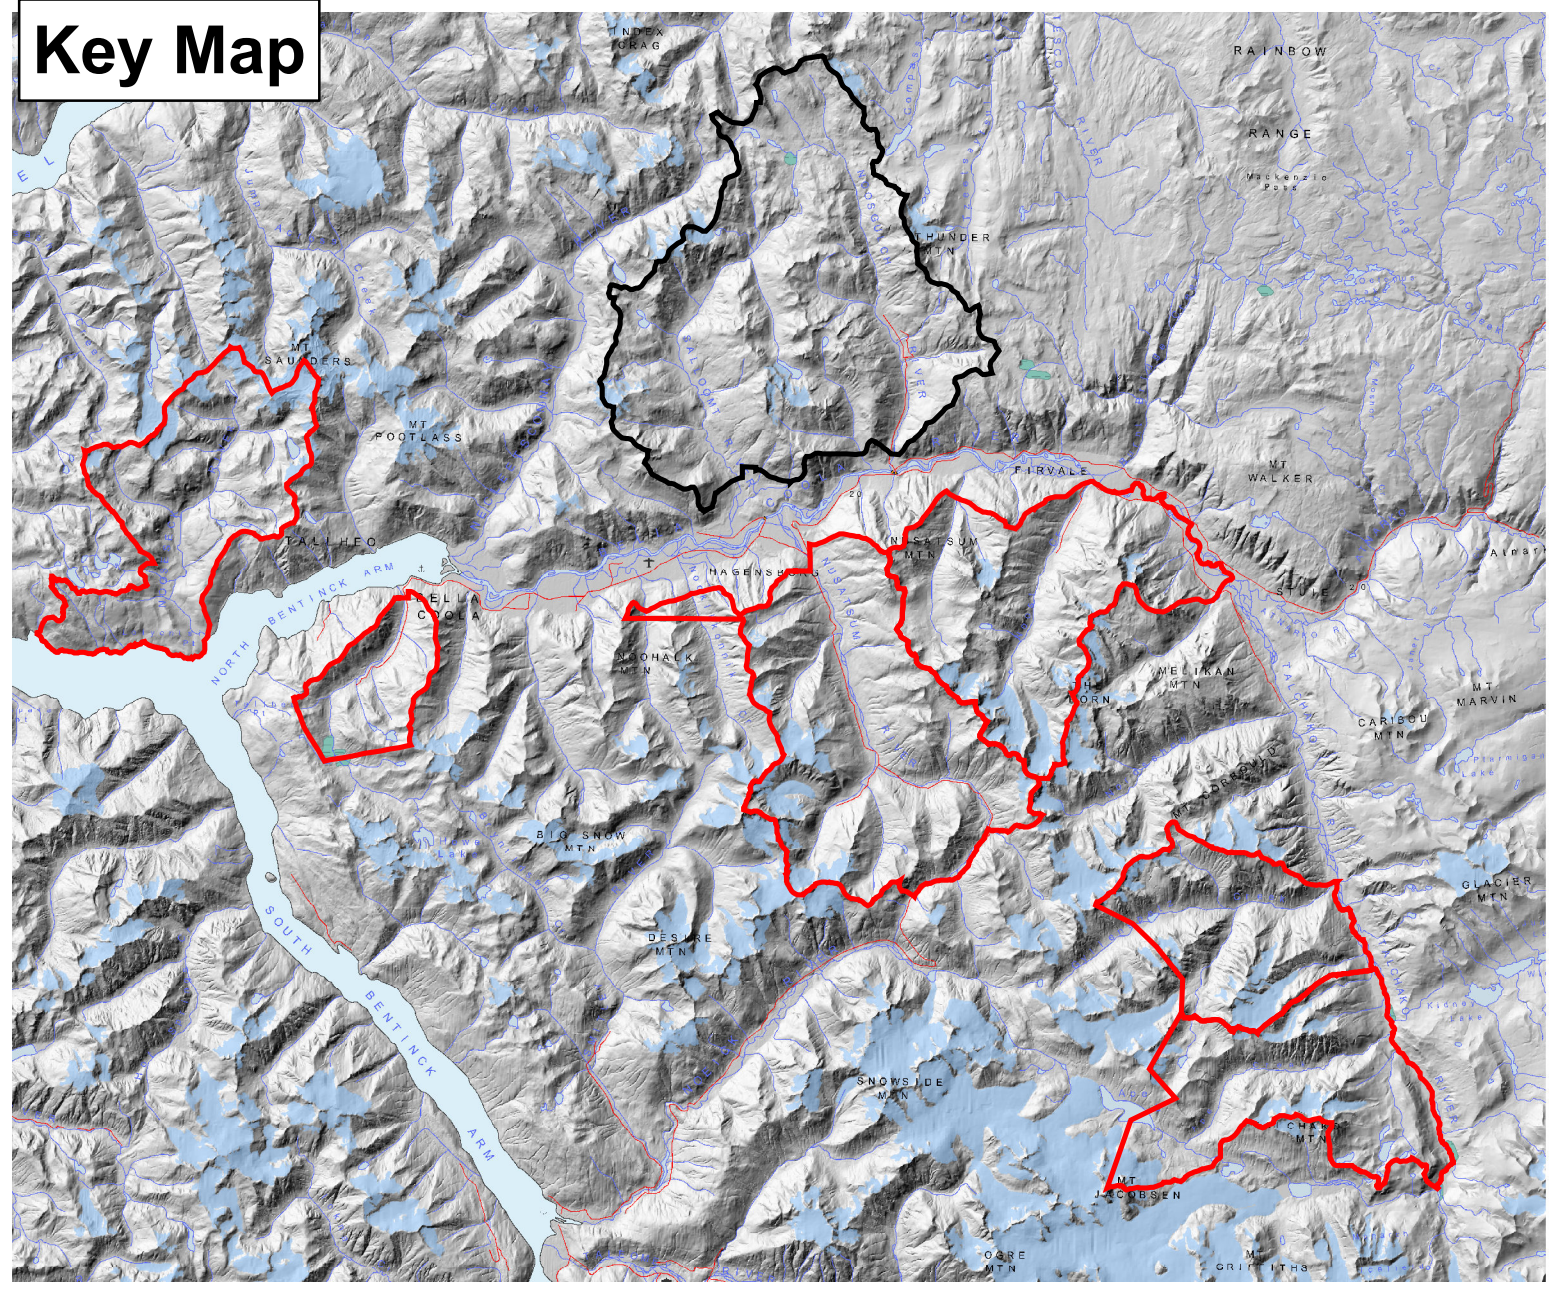

Community Forest Agreement K3K

Proposed Harvest Blocks - Salloompt

Legend

- Proposed Ops 2022
- Proposed Blocks
- On Hold
- Proposed RD
- M/L Roads

BCCFL Past Operations

- Harvested
- Community Forest Boundary

Forest Cover

- Rock
- Conifer
- Mix Conif/Decid
- Deciduous
- Young forest
- Brush/grass
- Immature forest
- Ocean & Rivers

Projection: BC Albers
 Base Datum: NAD 83
 Base Map: 93D/C

Update: Sept 30, 2014
 Update: Dec 31, 2016
 Update: Feb 28, 2016
 Update: June 20, 2018
 Update: October 2, 2018
 Update: September 17, 2019
 Update: February 28, 2020
 Update: February 8, 2021
 Update: January 18th, 2022