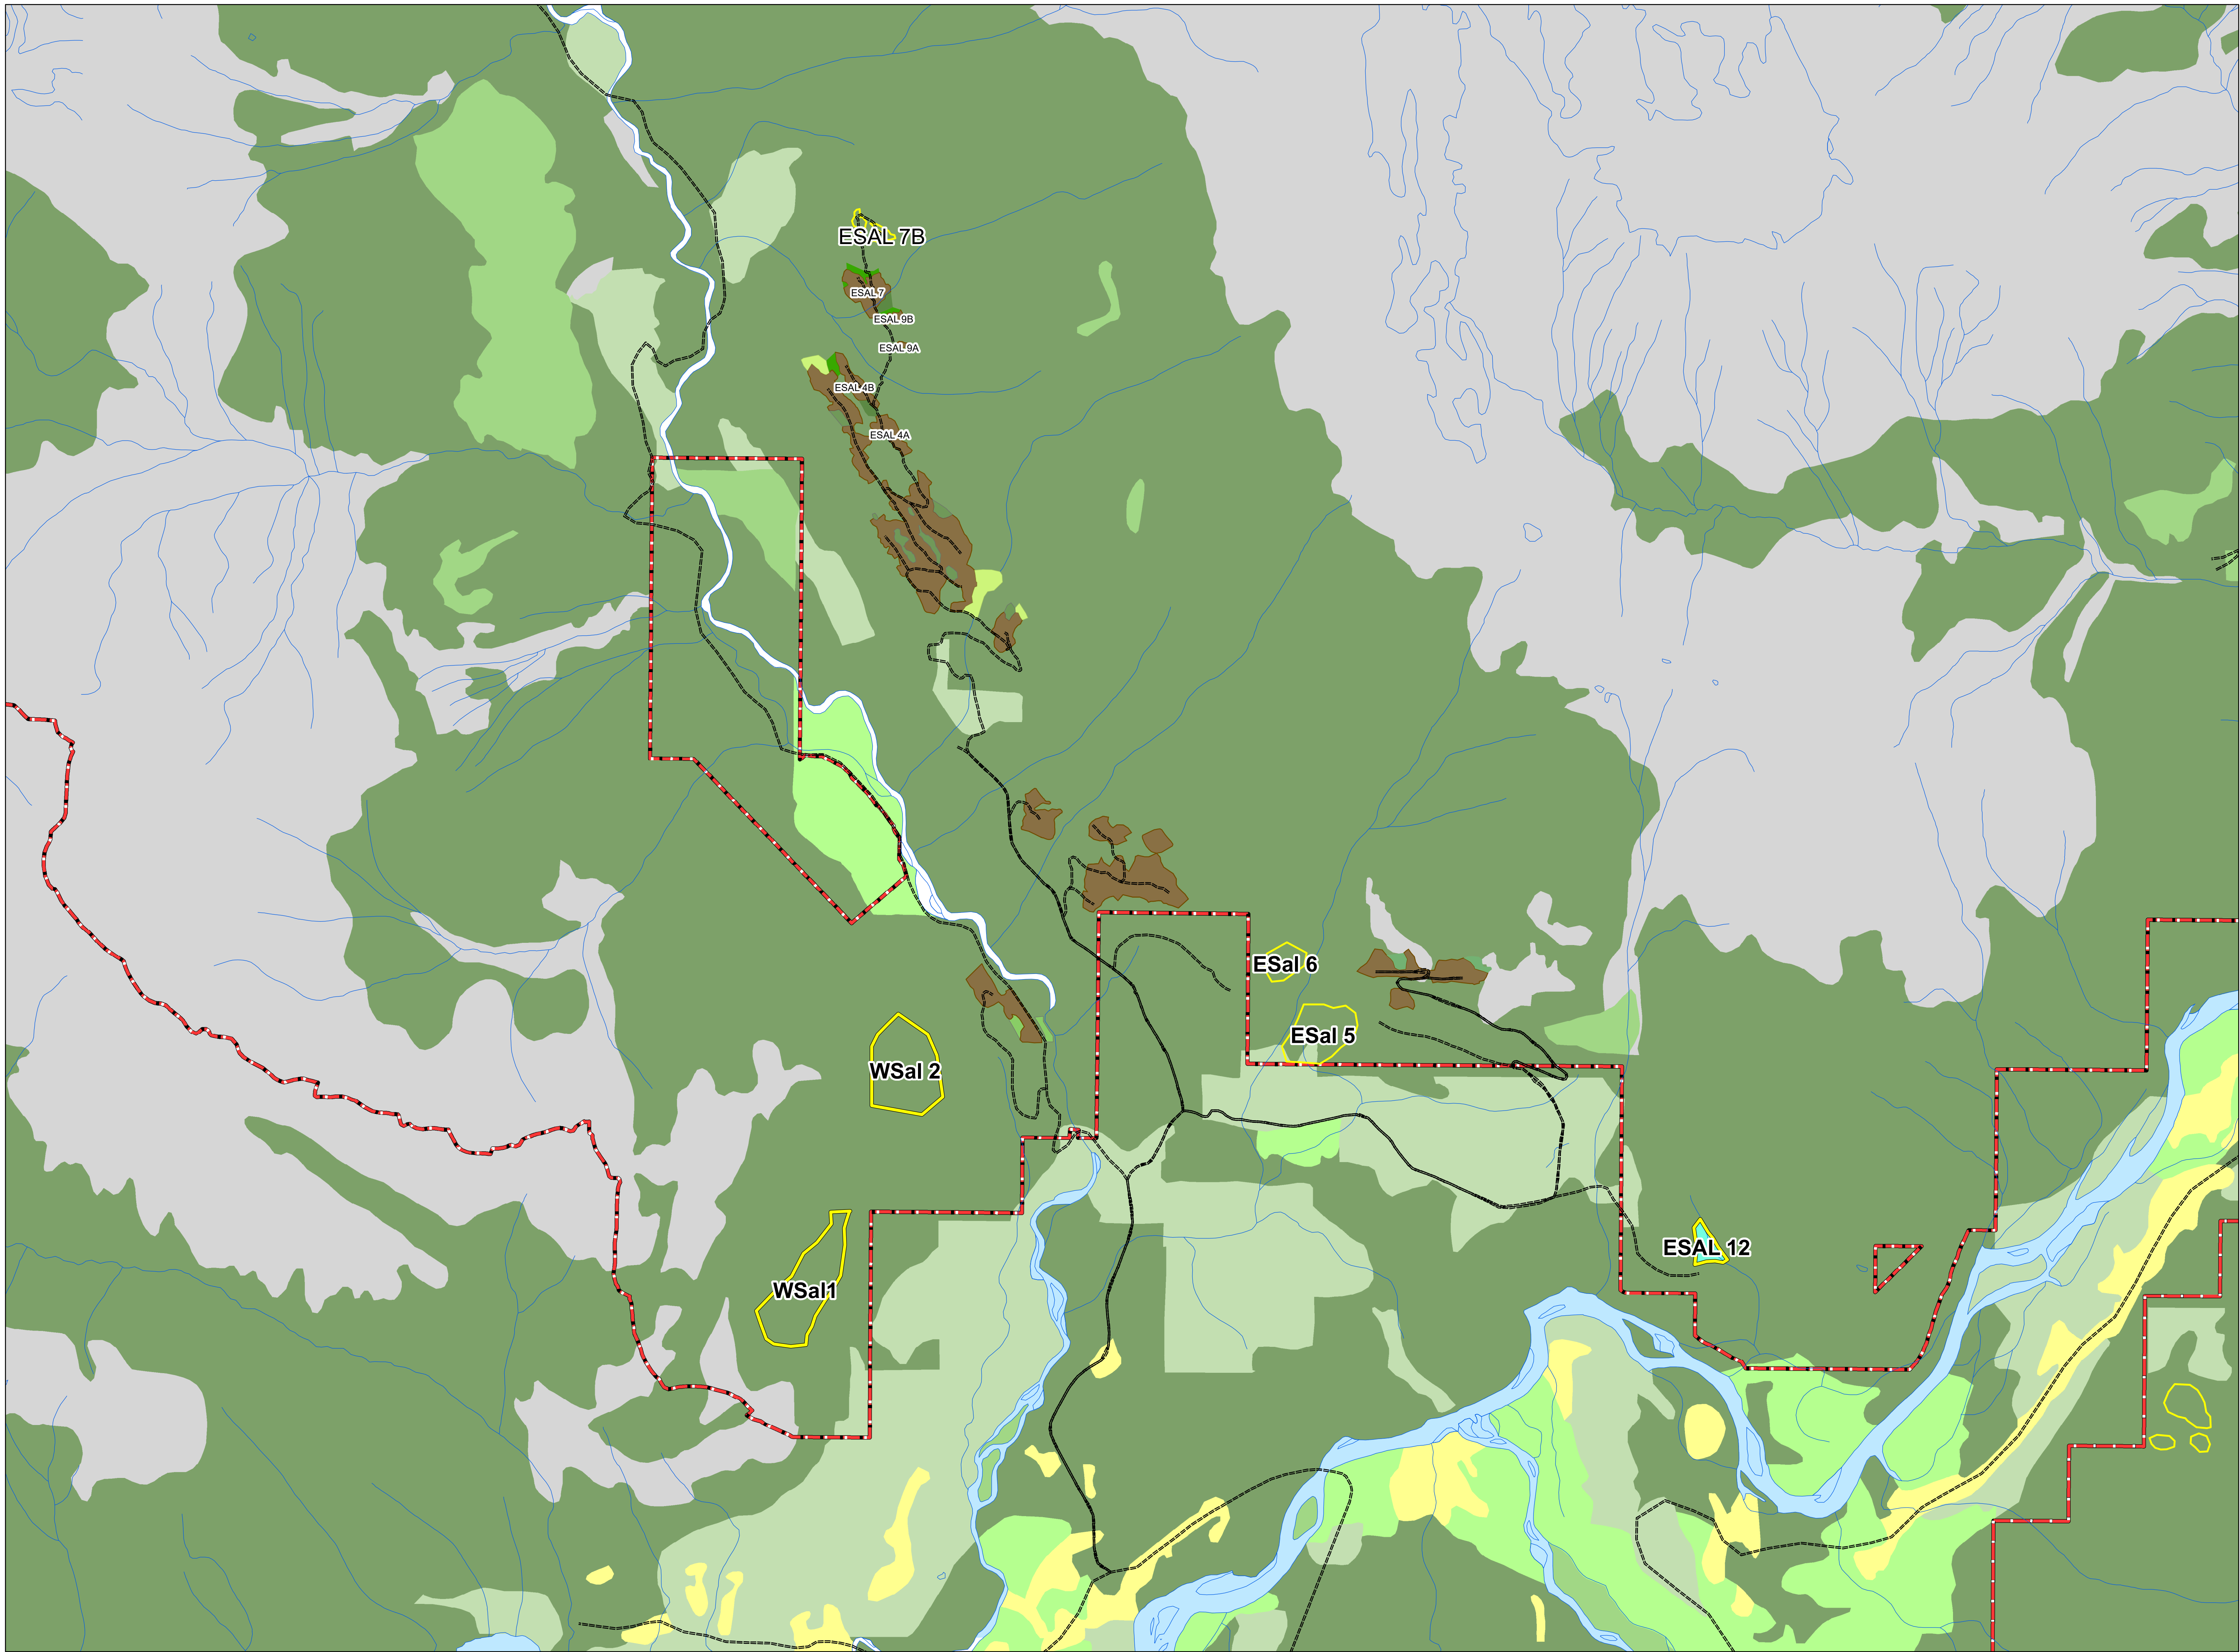

Community Forest Agreement K3K

Proposed Harvest Blocks - Salloompt

Legend

- Proposed Ops 2022
- Proposed Blocks
- On Hold
- Proposed RD
- M/L Roads

BCCFL Past Operations

- Harvested
- Community Forest Boundary

Forest Cover

- Rock
- Conifer
- Mix Conif/Decid
- Deciduous
- Young forest
- Brush/grass
- Immature forest
- Ocean & Rivers

Projection: BC Albers
 Base Datum: NAD 83
 Base Map: 93D/C

Update: Sept 30, 2014
 Update: Dec 31, 2016
 Update: Feb 28, 2016
 Update: June 20, 2018
 Update: October 2, 2018
 Update: September 17, 2019
 Update: February 28, 2020
 Update: February 8, 2021
 Update: January 18th, 2022