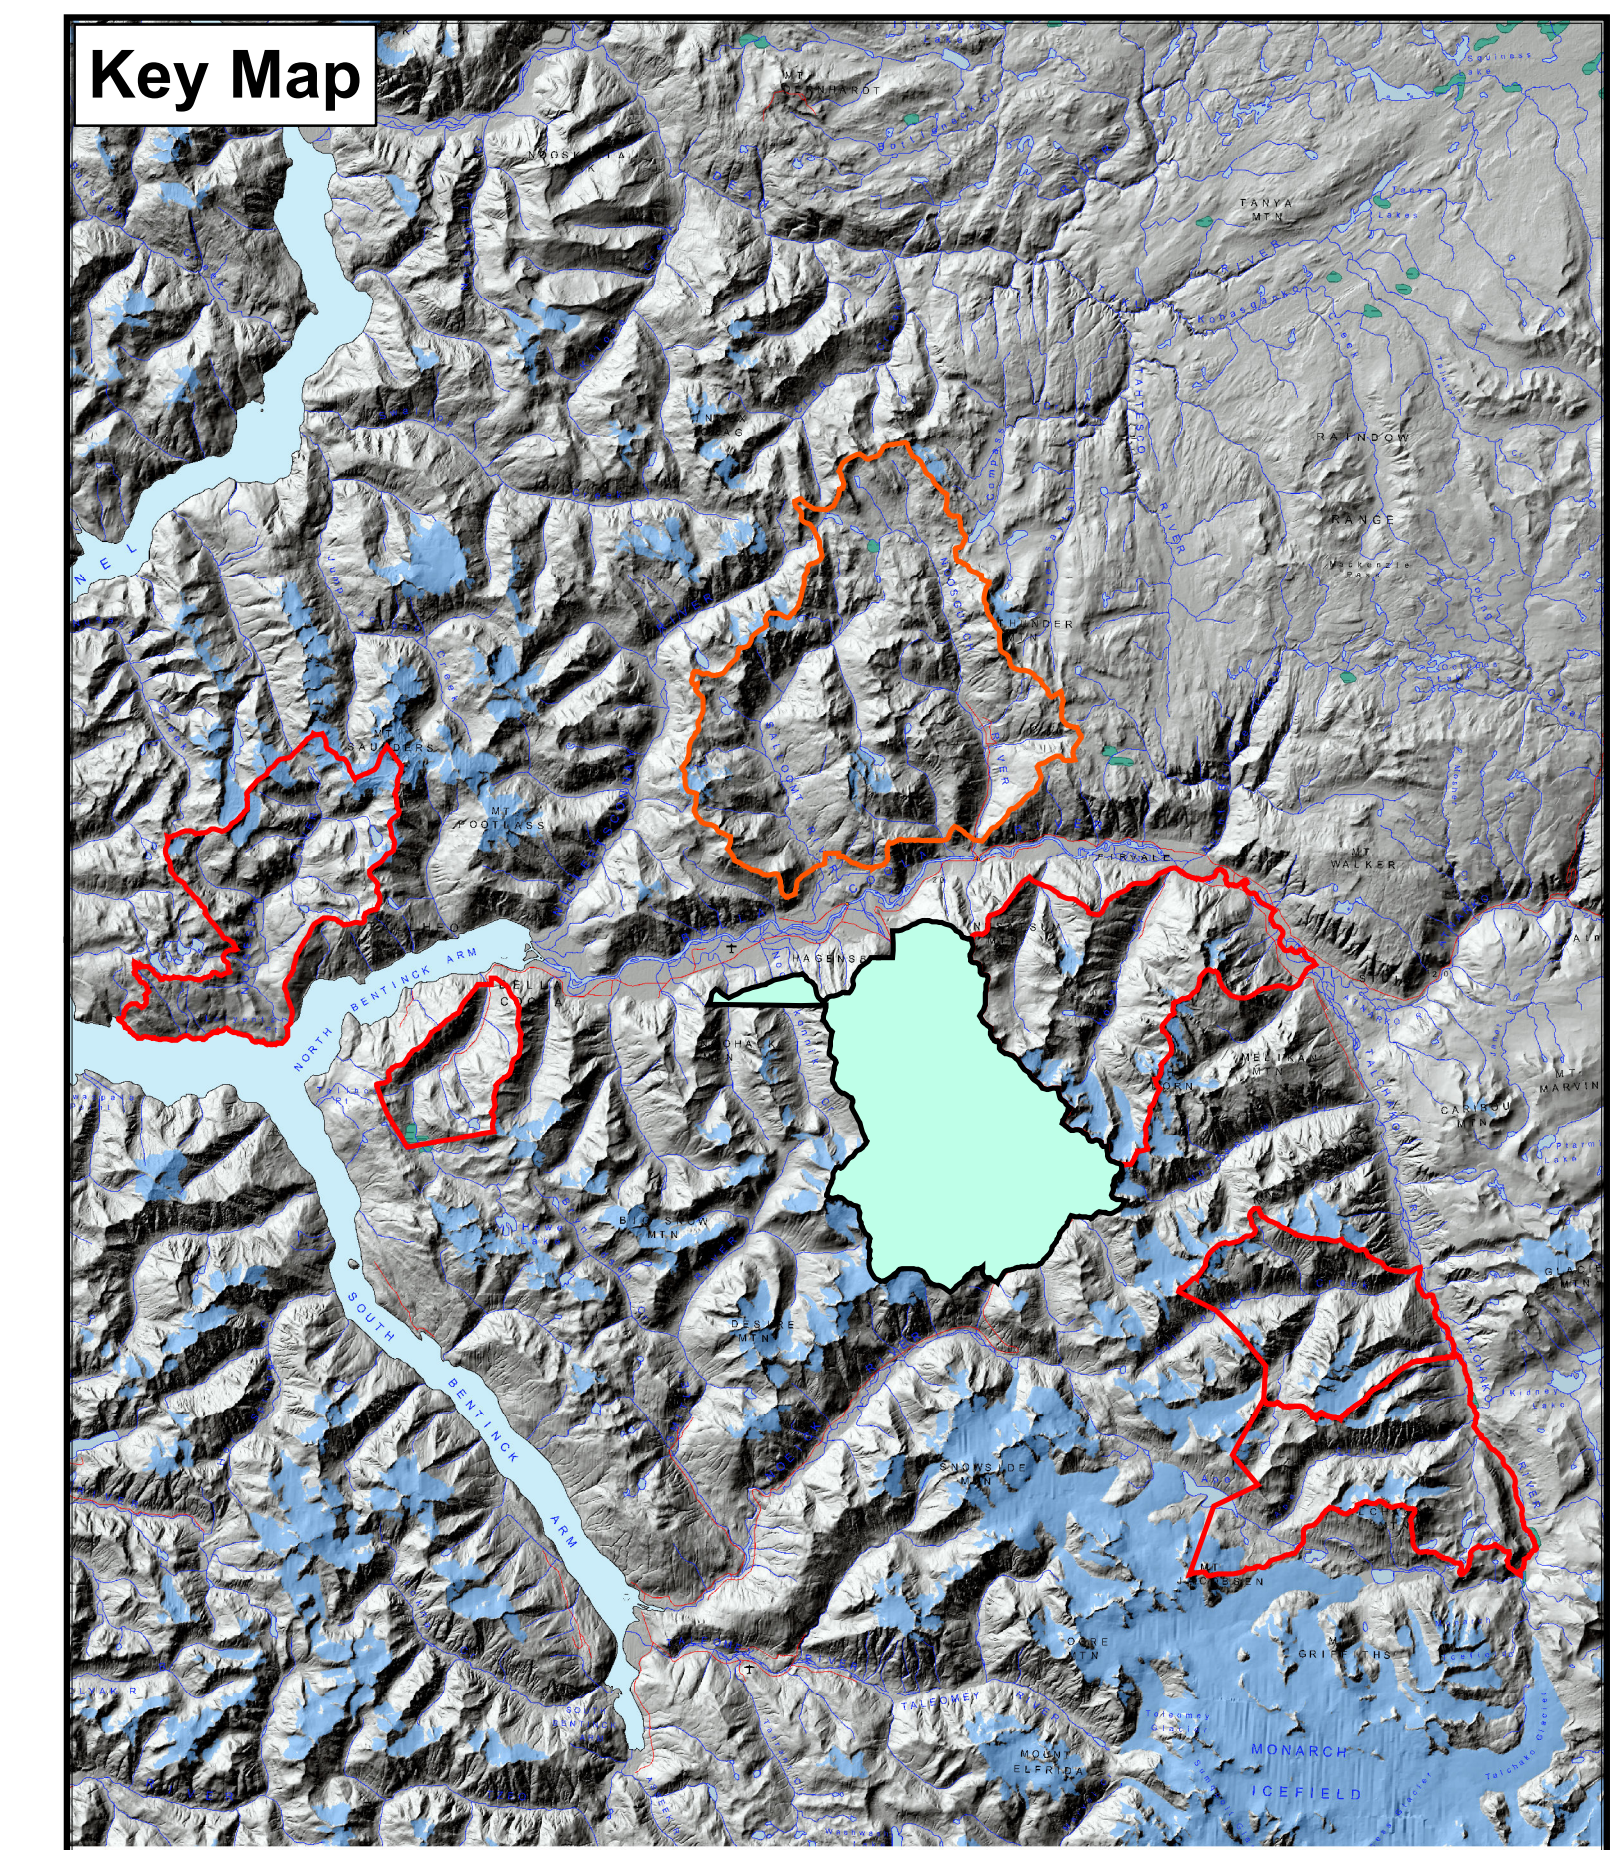

Community Forest Agreement K3K Proposed Operations - Nusatsum LU

Legend

- Proposed Ops 2023
- Proposed Blocks
- On Hold
- Proposed RD
- M/L Roads

BCCFL Past Operations

- Harvested
- Community Forest Boundary
- Ocean & Rivers

1:20,000

Projection: BC Albers
Base Datum: NAD 83
Base Map: 93D/C

Update: Sept 30, 2014
Update: Dec 31, 2016
Update: Feb 28, 2016
Update: June 20, 2018
Update: October 2, 2018
Update: September 17, 2019
Update: February 28, 2020
Update: February 8, 2021
Update: January 18th, 2022
Update: March 9, 2023