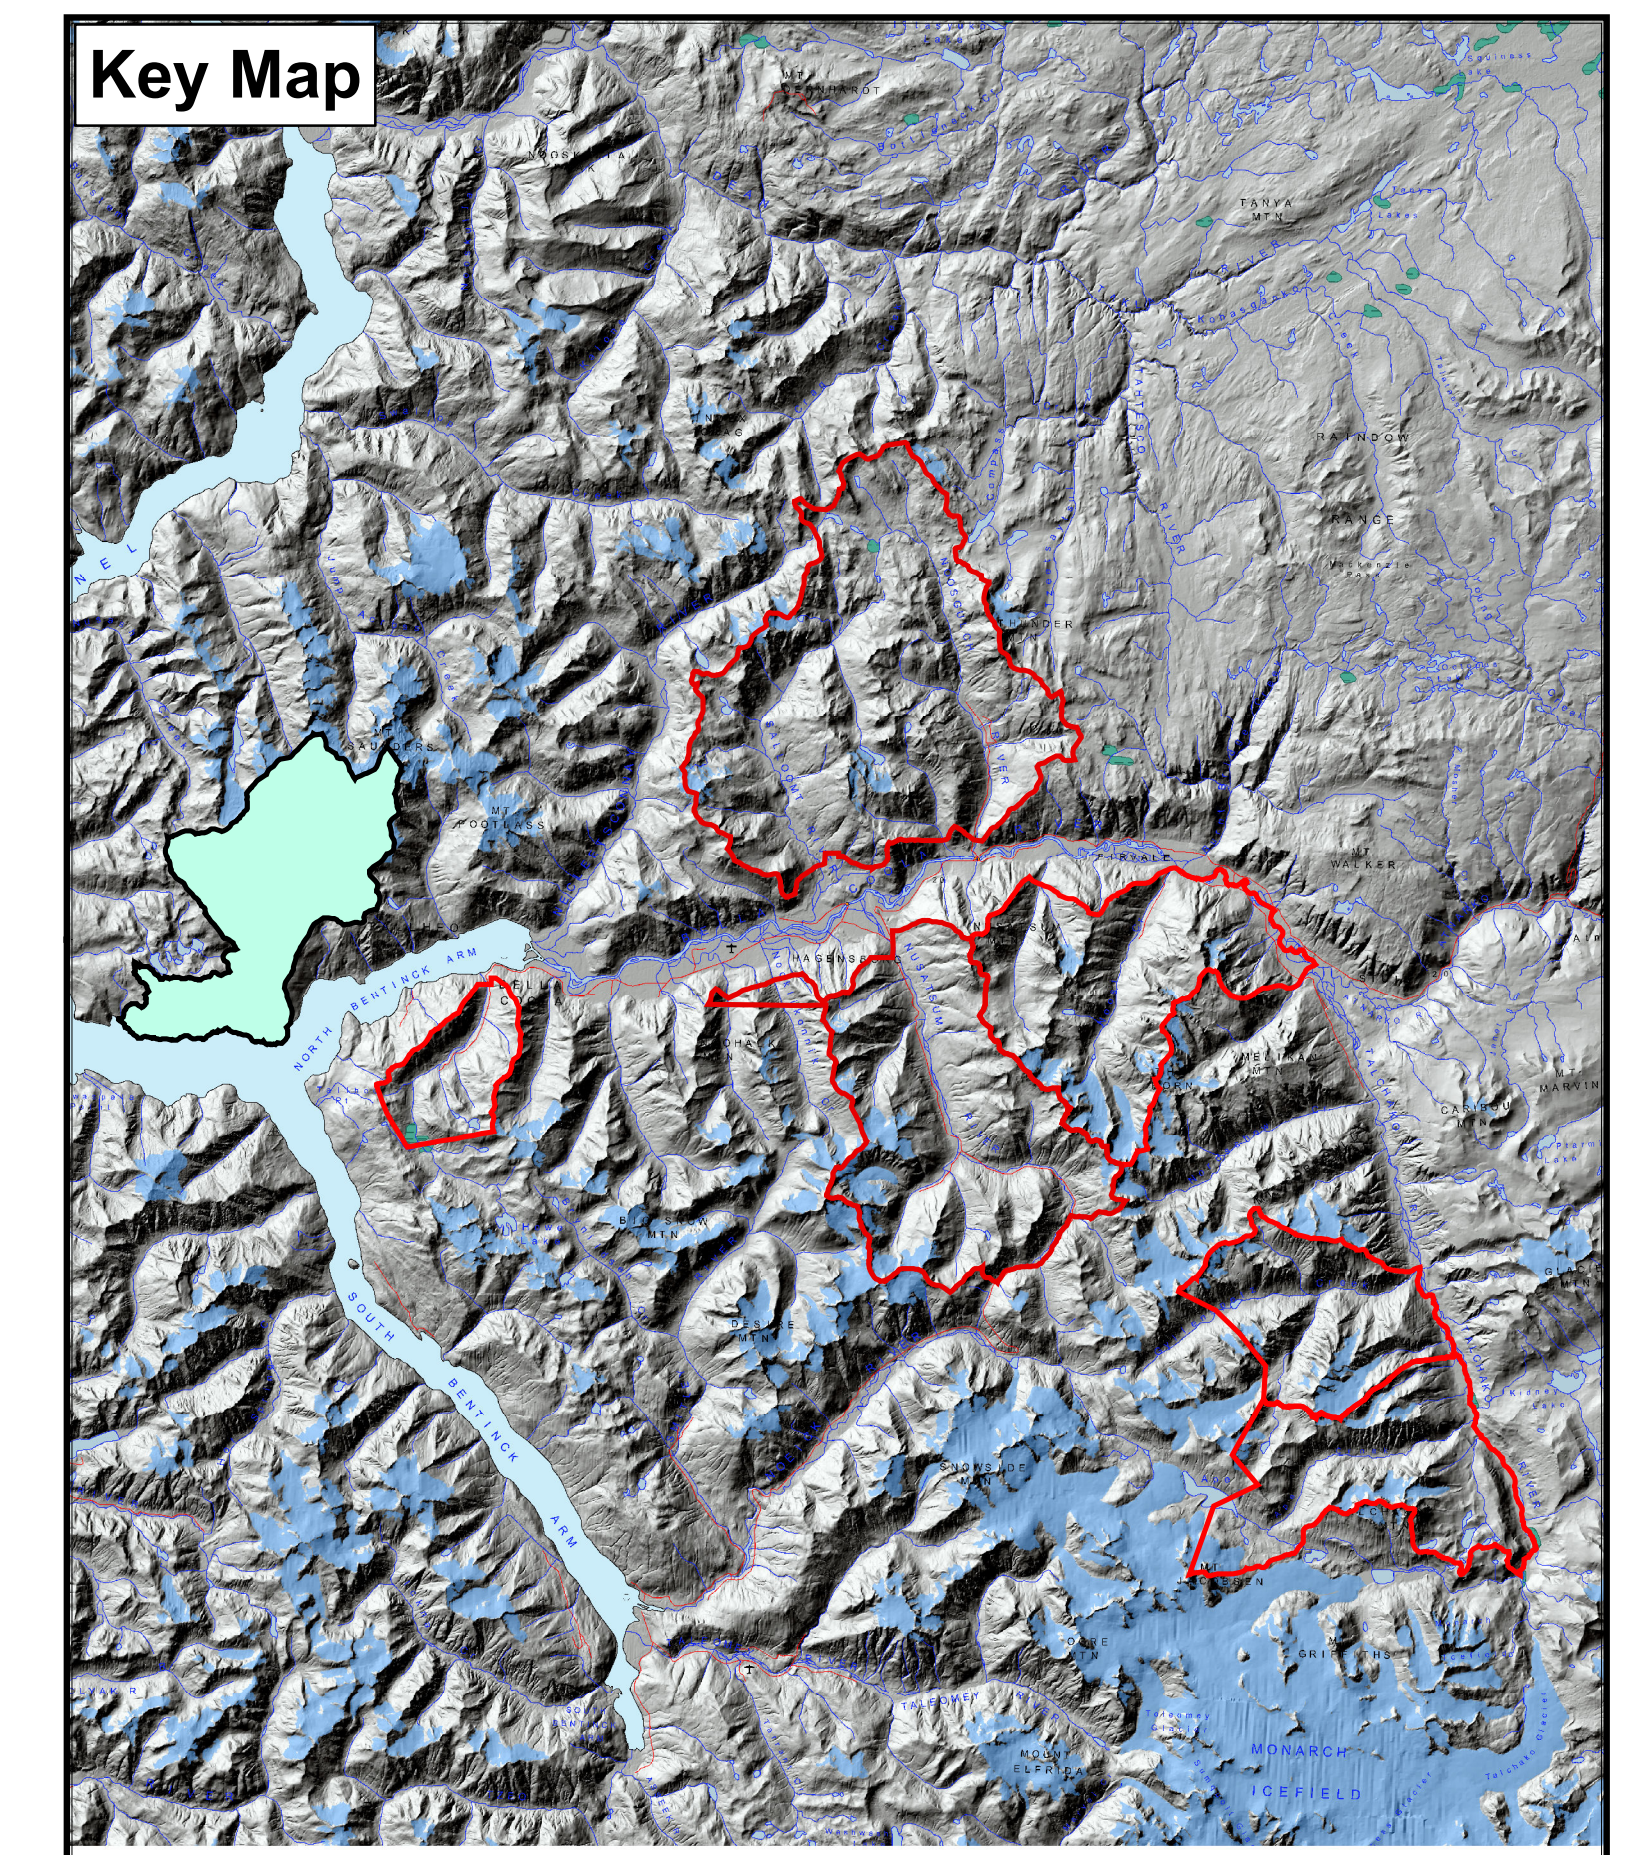

Community Forest Agreement K3K Proposed Operations - Nusxiq' FDU

Legend

- - - - - Proposed RD
- - - - - M/L Roads
- On Hold
- Proposed Ops 2023

BCCFL Past Operations

- Harvested
- Proposed Blocks
- Community Forest Boundary
- Ocean & Rivers

1:20,000

Projection: BC Albers
Base Datum: NAD 83
Base Map: 93D/C

Update: Sept 30, 2014
Update: Dec 31, 2016
Update: Feb 28, 2016
Update: June 20, 2018
Update: October 2, 2018
Update: September 17, 2019
Update: February 28, 2020
Update: February 8, 2021
Update: January 18th, 2022
Update: March 9, 2023