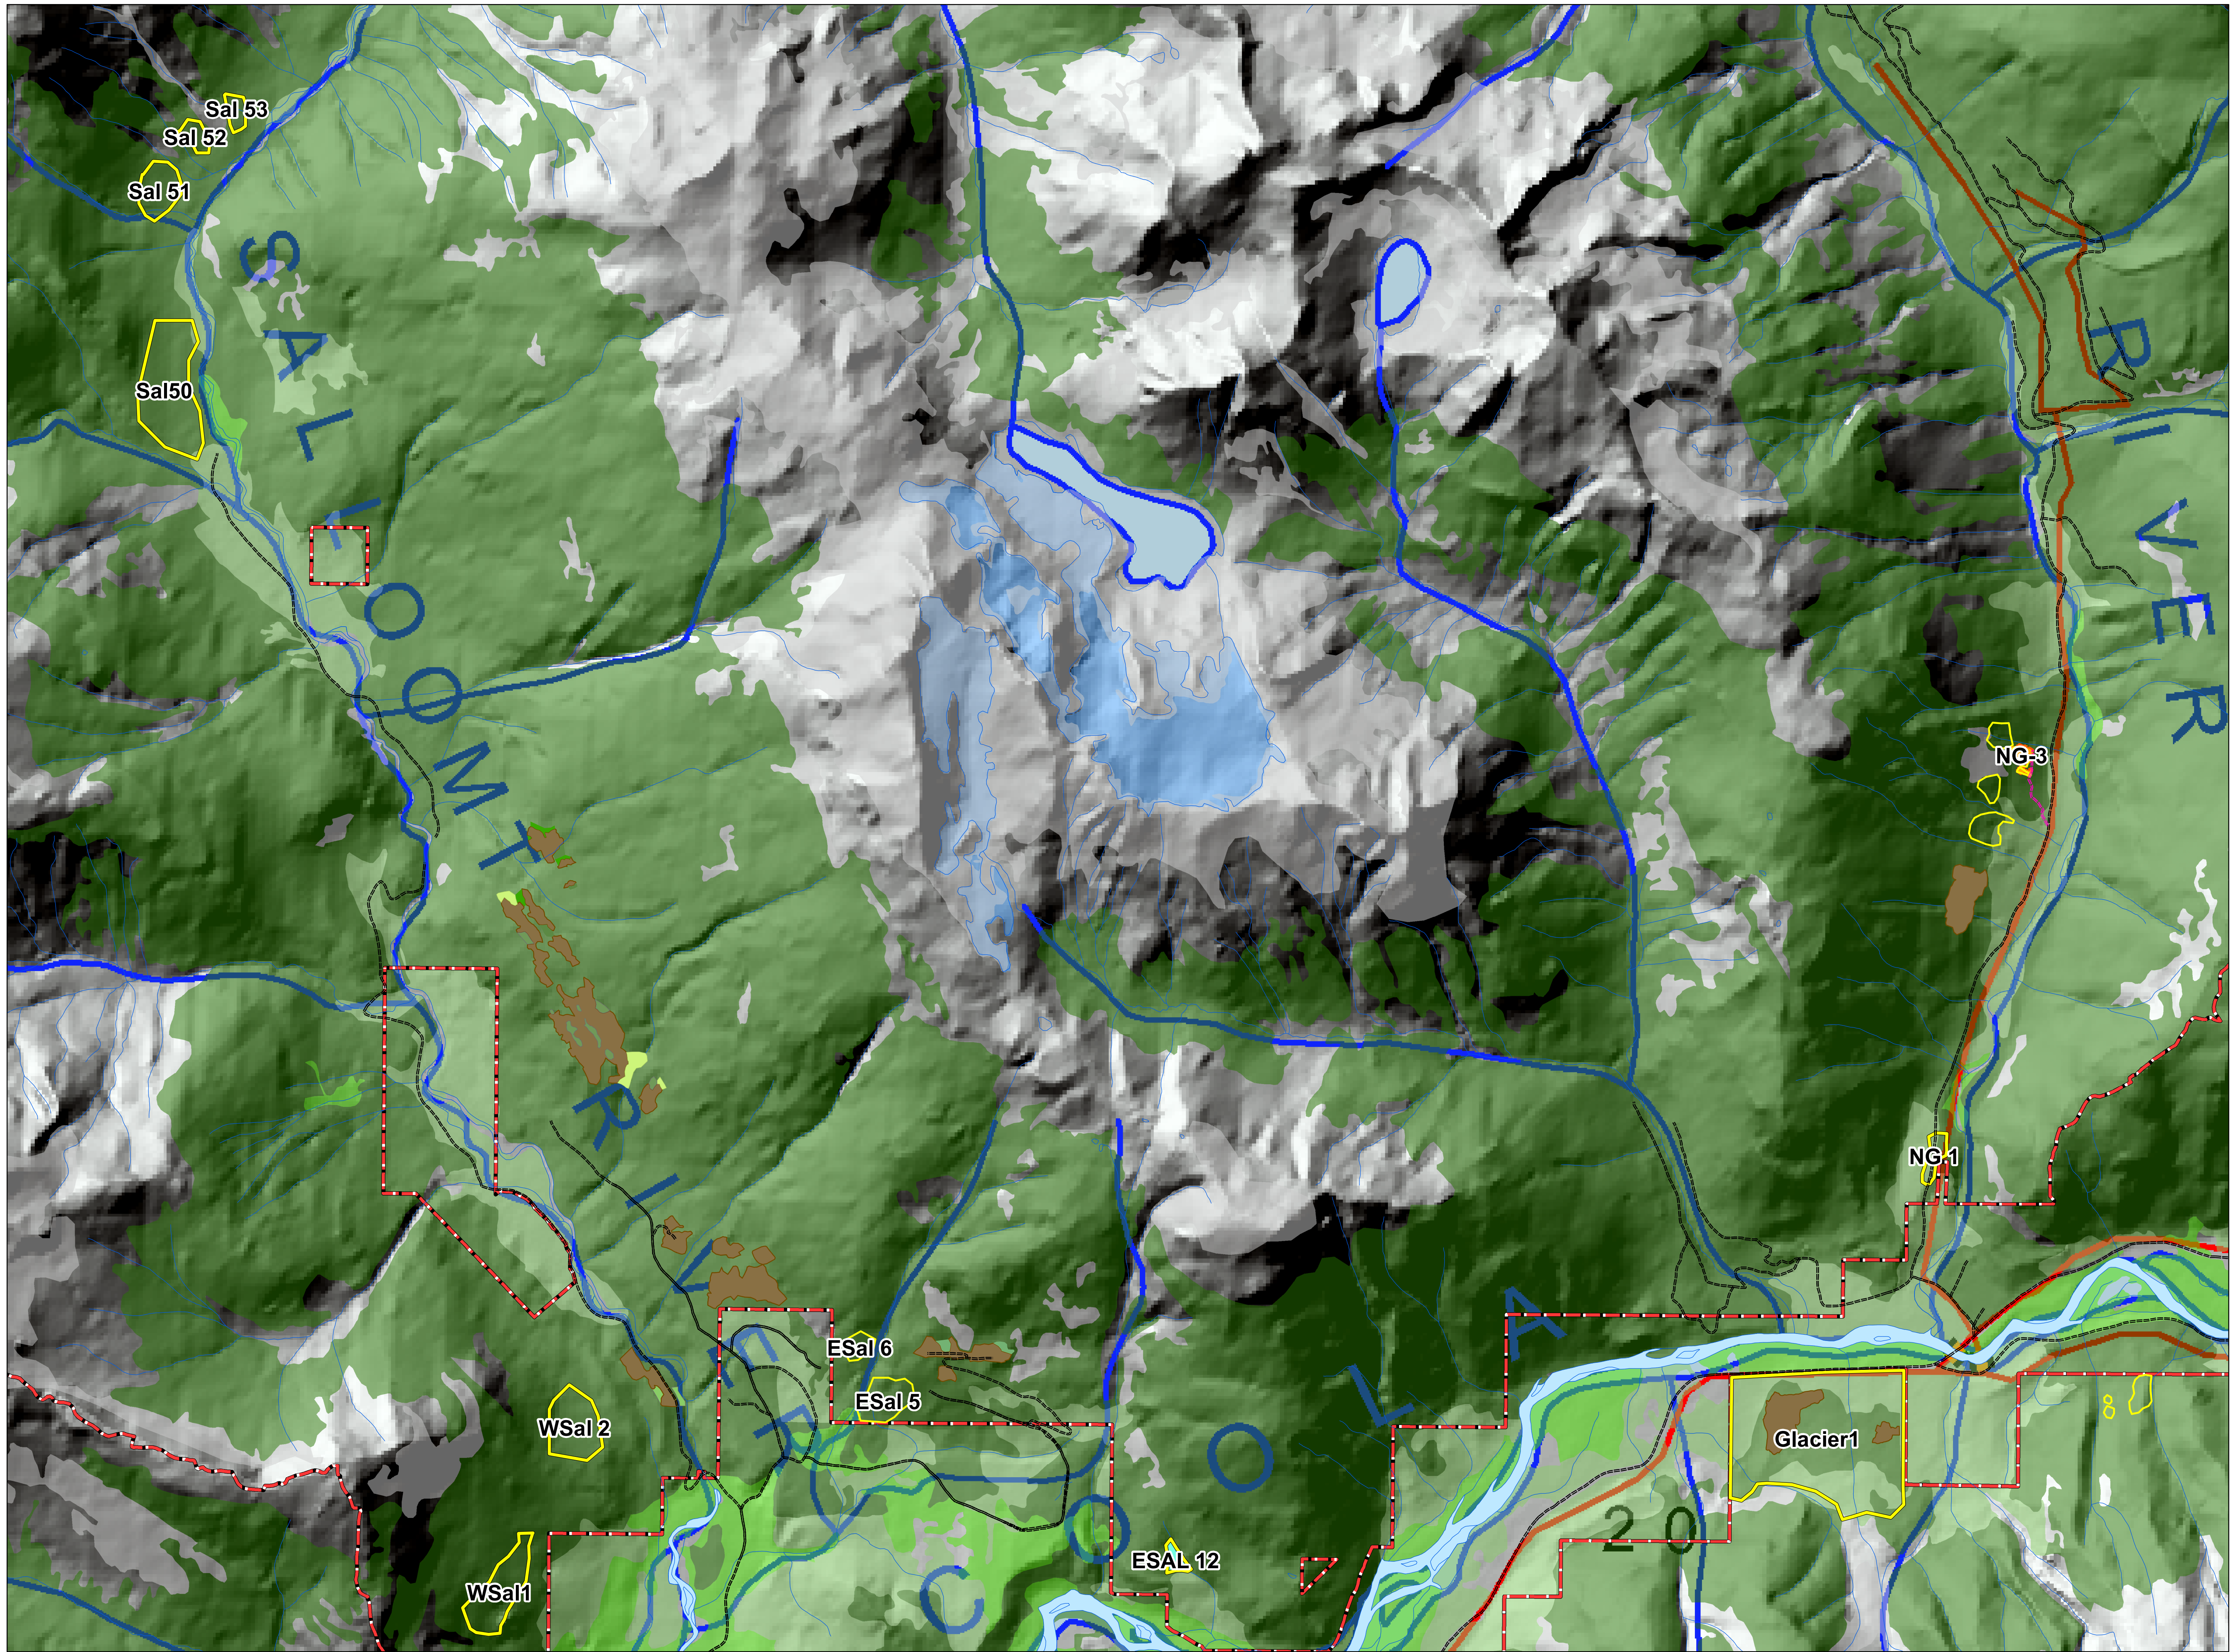

# Community Forest Agreement K3K

## Proposed Harvest Blocks - Salloompt LU

**Legend**

- Proposed Ops 2023
- Proposed Blocks
- On Hold
- Proposed RD
- M/L Roads

**BCCFL Past Operations**

- Harvested
- Community Forest Boundary
- Ocean & Rivers

1:20,000

Projection: BC Albers  
Base Datum: NAD 83  
Base Map: 93D/C

Update: Sept 30, 2014  
Update: Dec 31, 2016  
Update: Feb 28, 2016  
Update: June 20, 2018  
Update: October 2, 2018  
Update: September 17, 2019  
Update: February 28, 2020  
Update: February 8, 2021  
Update: January 18th, 2022  
Update: March 9, 2023