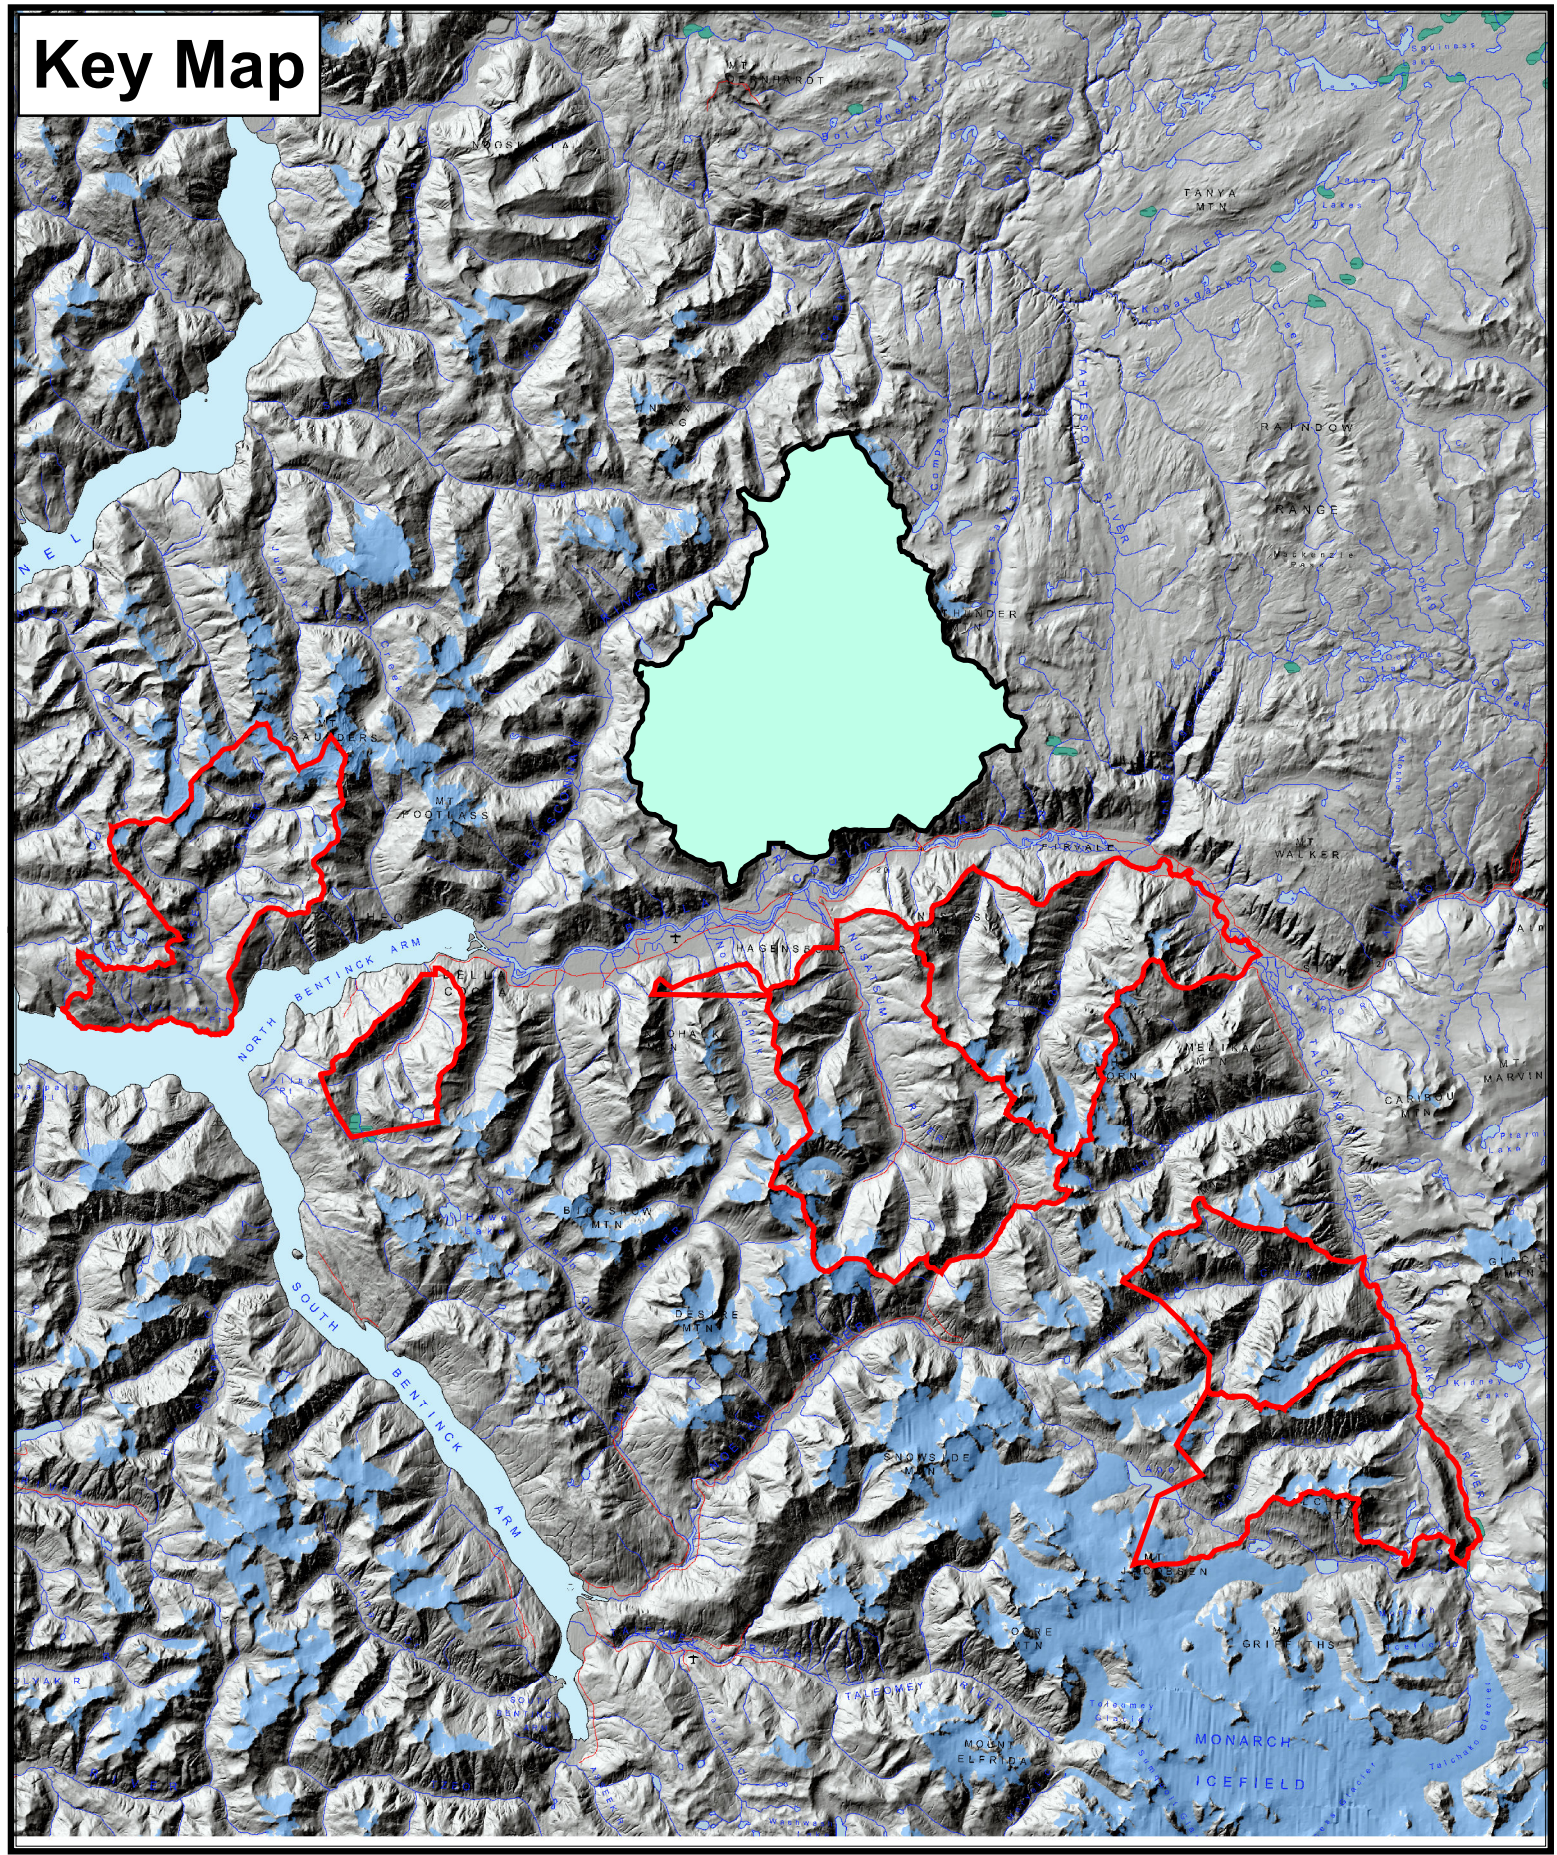

## Proposed Harvest Blocks - Salloompt LU

**Legend**

- Proposed Ops 2023
- Proposed Blocks
- On Hold
- Proposed RD
- M/L Roads

**BCCFL Past Operations**

- Harvested
- Community Forest Boundary
- Ocean & Rivers

1:20,000

Projection: BC Albers  
Base Datum: NAD 83  
Base Map: 93D/C

Update: Sept 30, 2014  
Update: Dec 31, 2016  
Update: Feb 28, 2016  
Update: June 20, 2018  
Update: October 2, 2018  
Update: September 17, 2019  
Update: February 28, 2020  
Update: February 8, 2021  
Update: January 18th, 2022  
Update: March 9, 2023